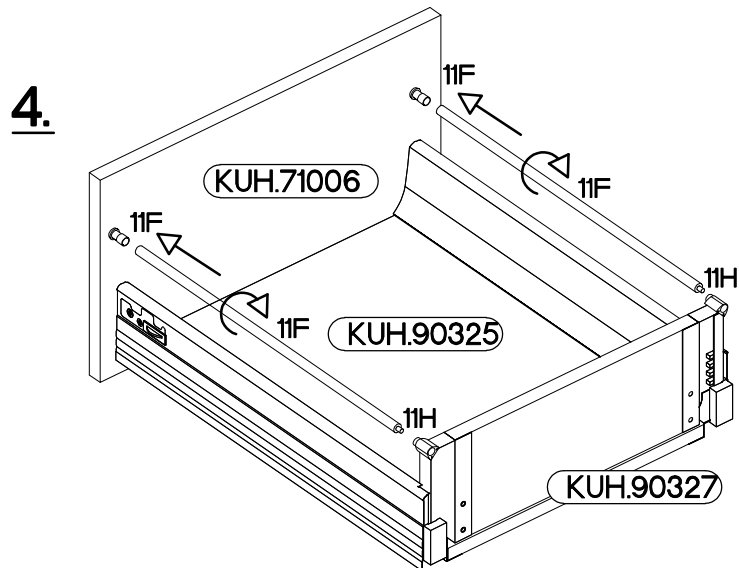

1

 11B	 11C	 11E	 11F	 11H	 P11	 P5	 11G
2	2	4	4	4	8	16	4

x2