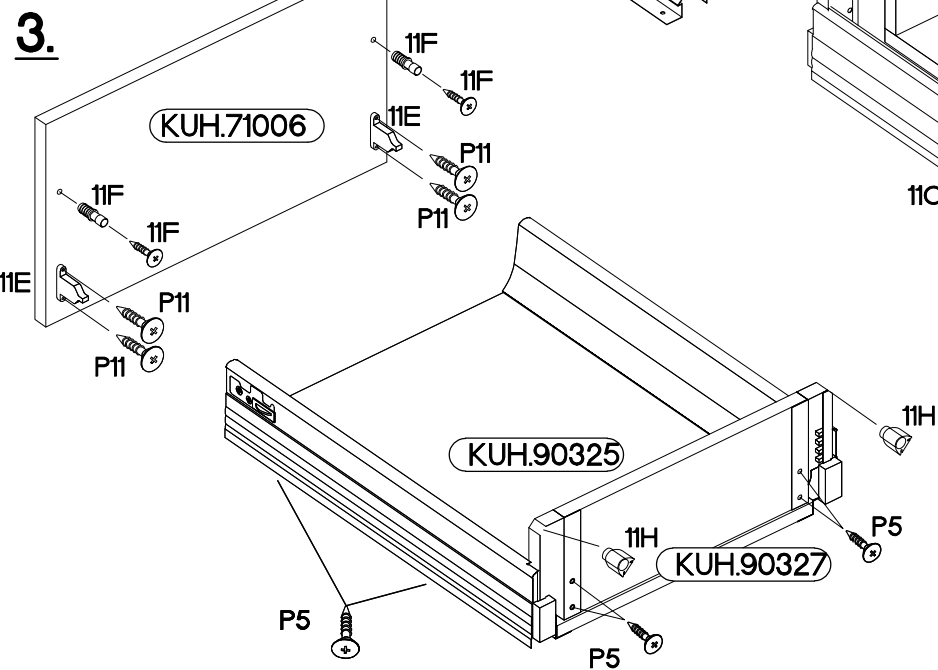

1

 11B	 11C	 11E	 11F	 11H	 P11	 P5	 11G
2	2	4	4	4	8	16	4

x2