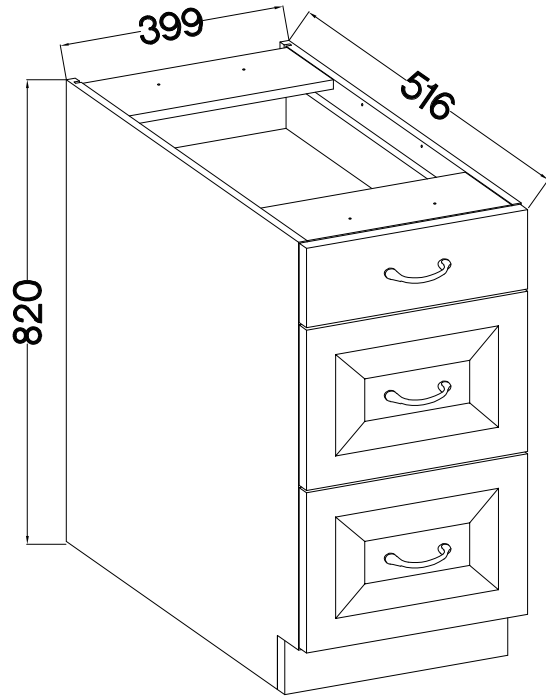

40 D 3S BB  
Premium Box

|     |           |           |           |           |         |     |
|-----|-----------|-----------|-----------|-----------|---------|-----|
|     |           |           |           |           |         |     |
| 11A | 11B       | 11C       | 11D       | 11E       | 11F     | 11G |
| 3   | 2         | 3         | 1         | 6         | 4       | 6   |
|     | +6.3x13mm | +4.0x16mm | +3.5x13mm | +3.0x16mm | M4x22mm |     |
|     |           |           |           |           |         |     |
| 11H | M3        | P1        | P5        | P11       | S       | U   |
| 4   | 12        | 12        | 24        | 12        | 3       | 6   |

| Ersatzteil Nummer | Dimension  |
|-------------------|------------|
| KUH.71005         | 140x396x16 |
| KUH.71006 x2      | 283x396x16 |
| KUH.90325 x3      | 442x292x16 |
| KUH.90326         | 280x70x16  |
| KUH.90327 x2      | 280x148x16 |