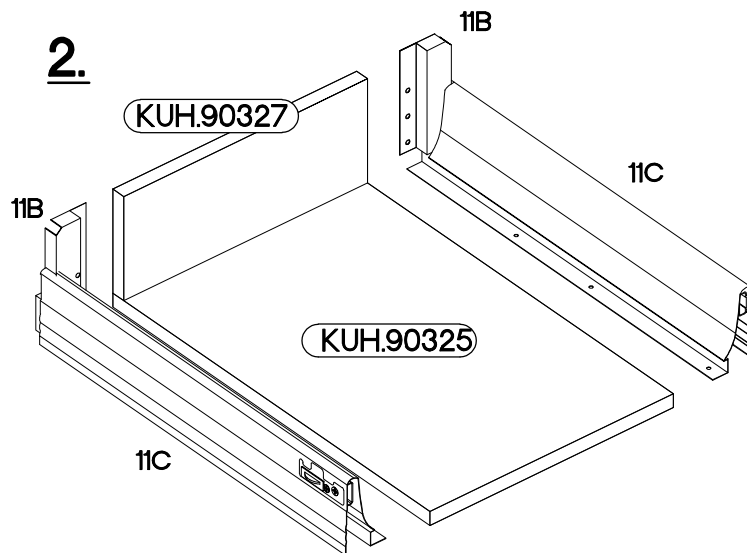

1

 11B	 11C	 11E	 11F	 11H	 P11	 P5	 11G
2	2	4	4	4	8	16	4

x2