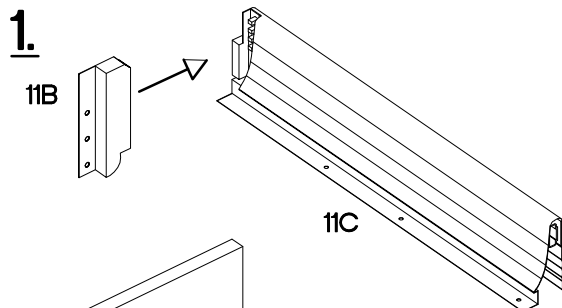

1

 11B	 11C	 11E	 11F	 11H	 P11	 P5	 11G
2	2	4	4	4	8	16	4

x2