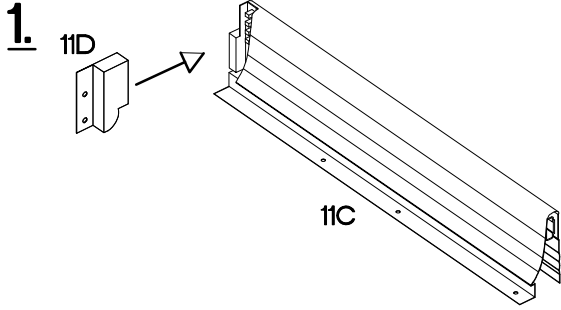

11D	11C	11E	P11	P5	11G
1	1	2	4	8	2