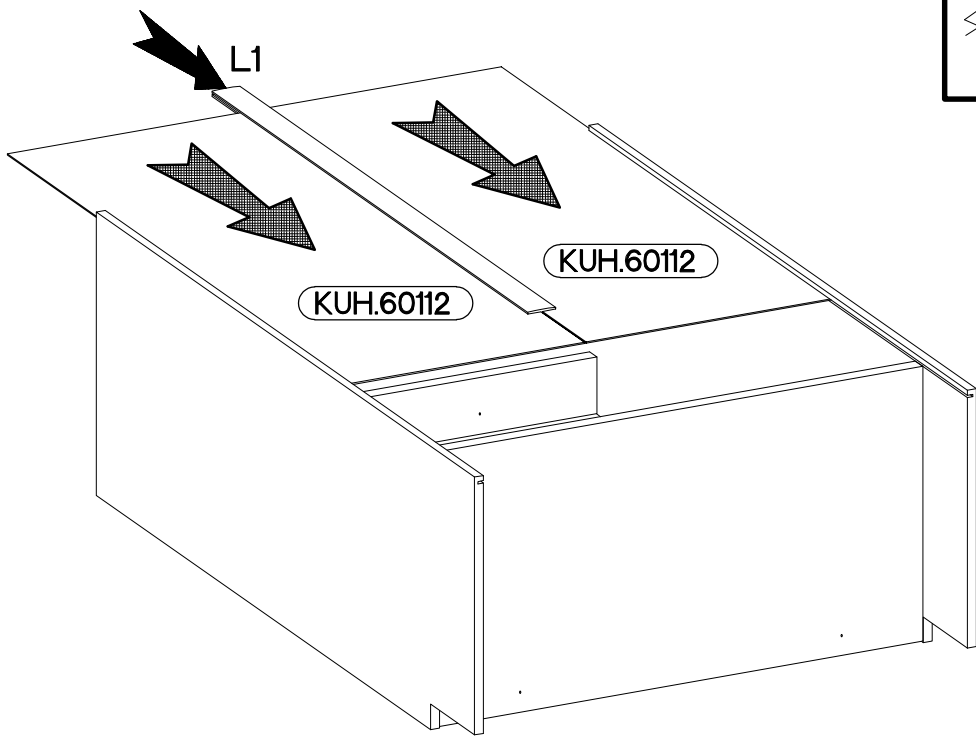

105 ND BB

max. 10kg
 KUH.30053
 KUH.40127

Ersatzteil Nummer	Dimension
KUH.10268	815x500x16
KUH.10269	815x500x16
KUH.30053	866x430x16
KUH.40127	867x485x16
KUH.60112 x2	713x441x2,5
KUH.90296	713x32x16
KUH.90378	77x95x16
KUH.90093	867x100x16
KUH.90094	867x100x16
KUH.90193	713x446x16
KUH.90194	899x95x16

4

O

1

E1

4

4

4

L1=680mm
L1
1

5

3.0x20mm
P7
15-20

6

$\pm 4.0 \times 45 \text{mm}$  P4 2	 E9 2
--	---

7

 T3 5	$\pm 4.0 \times 16 \text{mm}$  P1 5	$\pm 6.4 \times 35 \text{mm}$  B1 2	 O 1
--	---	---	---

8

+4.0x16mm