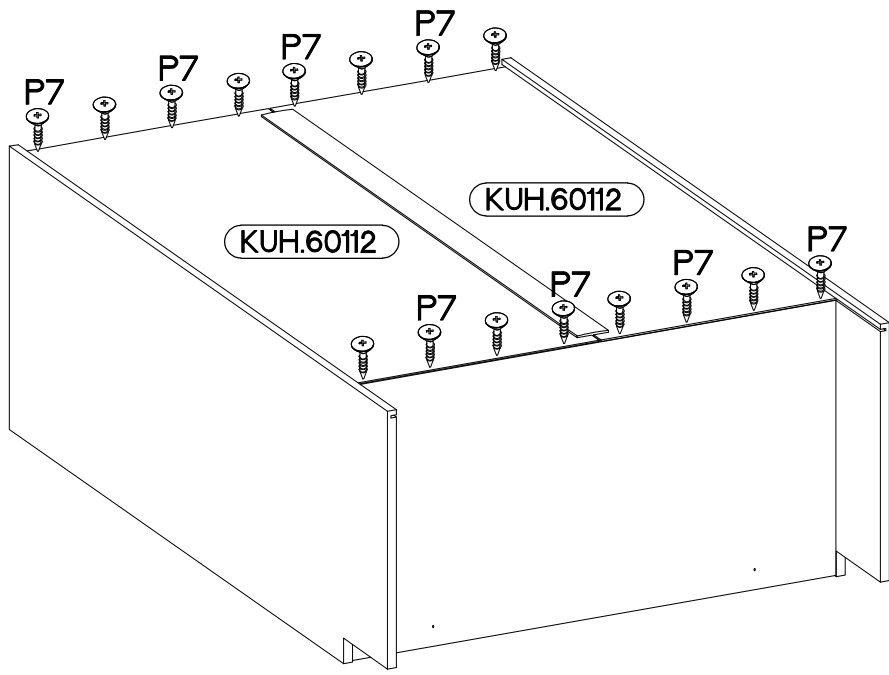

105 ND BB

max. 10kg
 KUH.30053
 KUH.40127

Ersatzteil Nummer	Dimension
KUH.10268	815x500x16
KUH.10269	815x500x16
KUH.30053	866x430x16
KUH.40127	867x485x16
KUH.60112 x2	713x441x2,5
KUH.90296	713x32x16
KUH.90378	77x95x16
KUH.90093	867x100x16
KUH.90094	867x100x16
KUH.90193	713x446x16
KUH.90194	899x95x16

4

O

1

E1

4

4

4

L1=680mm
L1
1

5

3.0x20mm
P7
15-20

6

$\pm 4.0 \times 45 \text{mm}$  P4 2	 E9 2
--	---

7

 T3 5	$\pm 4.0 \times 16 \text{mm}$  P1 5	$\pm 6.4 \times 35 \text{mm}$  B1 2	 O 1
--	---	---	---

8

+4.0x16mm