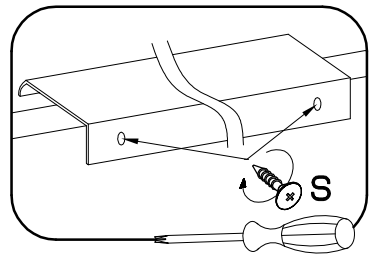

VARIANT HIGH GLOSS

3

		
11A	M3	P1
3	12	12

4

L=192mm

S
3

KUH.71164

KUH.71165