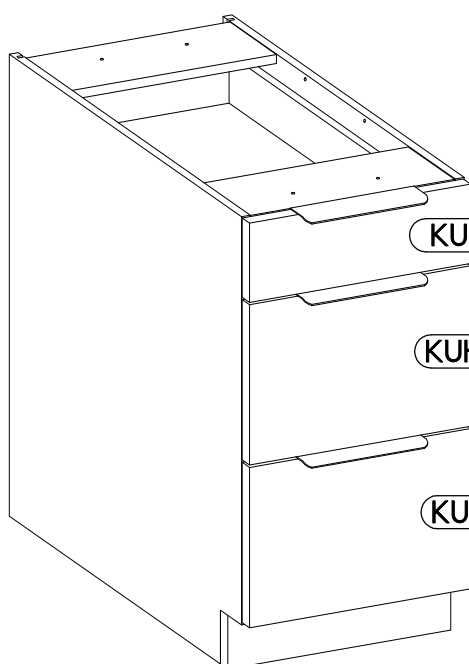

VARIANT HIGH GLOSS

3

		
11A	M3	P1
3	12	12

4

L=192mm

S
3

KUH.71164

KUH.71165