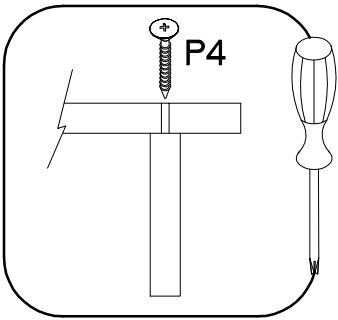

22

±5/19mm
J
4

LEFT

RIGHT

 $\pm 35/0\text{mm}$	 $\pm 3.5 \times 13\text{mm}$
HG	P5
2	4

4.0x30mm	L=128mm
	
R2	S
4	2

†4.0x45mm		
P4		E9
2		2

HUB 60 Z

±8x30mm	6,4 x 50mm		6.5x48x16			±4.0x45mm	±3.5x13mm	±3.0x20mm
A	B	E1	F2	L28	O	P4	P5	P7
8	8	8	4	2	1	2	8	8-10

Colli	Ersatzteil Nummer	Dimension
3/5	KUH.10009	815x550x16
	KUH.10010	815x550x16
	KUH.40008	567x485x16
	KUH.60007	585x115x2,5
	KUH.90010	567x100x16
	KUH.90011	567x100x16
5/5	KUH.70030	110x596x16

RIGHT

50

±35/0mm	±3.5x13mm
	
HG	P5
2	4

51

±4.0x30mm	L=128mm
	
R2	S
4	2

H 100/58 Z

L=128mm	±4.0x30mm
S	R2
2	4

L=544mm
L1
1

4

59

60

±35/0mm	±3.5x13mm
	
HG	P5
4	8

61

±4.0x30mm	L=128mm
	
R2	S
4	2

APL200/28

Colli	Ersatzteil Nummer	Dimension
2/5	KUH.20046	2000x600x28