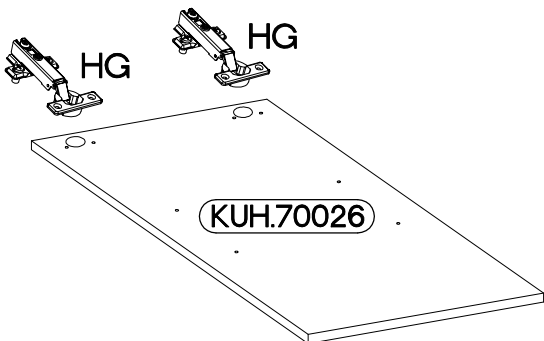

	$\pm 4.0 \times 16 \text{mm}$
T3	P1
2	2

LEFT

RIGHT

 †35/0mm HG 6	 †3.5x13mm P5 12
---	--

4.0x30mm	L=128mm
	
R2	S
6	3

U 40 Z

L=128mm	4.0x30mm
S	R2
2	4

L=450mm
15
1

4

59

60

±35/0mm	±3.5x13mm
	
HG	P5
4	8

61

±4.0x30mm	L=128mm
	
R2	S
4	2

APL200/28

Colli	Ersatzteil Nummer	Dimension
2/5	KUH.20046	2000x600x28