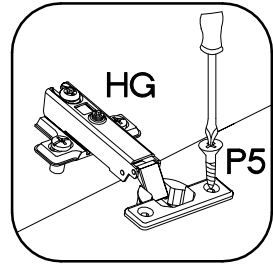

	$\pm 4.0 \times 16 \text{mm}$
T3	P1
2	2

LEFT

RIGHT

 †35/0mm HG 6	 †3.5x13mm P5 12
---	--

4.0x30mm	L=128mm
	
R2	S
6	3

U 40 Z

L=128mm	4.0x30mm
S	R2
2	4

L=450mm
15
1

4

59

60

±35/0mm	±3.5x13mm
	
HG	P5
4	8

61

±4.0x30mm	L=128mm
	
R2	S
4	2

APL200/28

Colli	Ersatzteil Nummer	Dimension
2/5	KUH.20046	2000x600x28