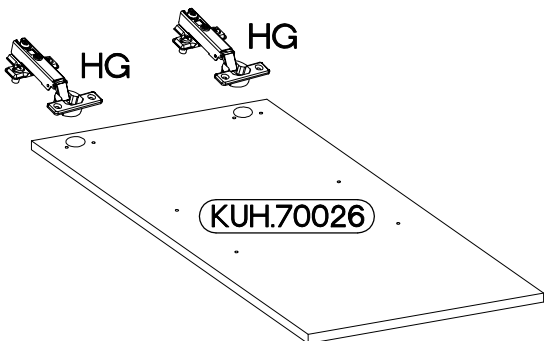

	$\pm 4.0 \times 16 \text{mm}$
T3	P1
2	2

LEFT

RIGHT

KUH.70027

KUH.70027

 †35/0mm HG 6	 †3.5x13mm P5 12
---	--

4.0x30mm	L=128mm
	
R2	S
6	3

U 40 Z

L=128mm	4.0x30mm
2	4

L=450mm
1

+8x30mm A	6,4 x 50mm B	+6x42mm B2	+12/10mm C5	L=20mm D2	 E1
12	8	2	2	2	8
 E9	6.5x48x16 F2	+35/0mm HG	+5/19mm J	+5.0x13mm M	 O
2	4	2	4	6	1
 OI	 P4	+4.0x45mm P5	+3.5x13mm P7	+3.0x20mm R3	+4.0x35mm R3
1	2	10	6-8	4	4

Colli	Ersatzteil Nummer	Dimension
2/5	KUH.20004	2100x600x28
5/5	KUH.71064	576x596x16

73

74