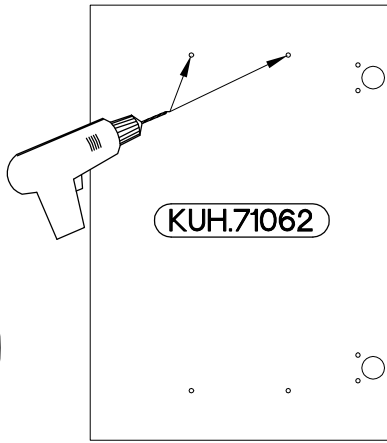

LEFT

RIGHT

 $\pm 35/0\text{mm}$	 $\pm 3.5 \times 13\text{mm}$
HG	P5
2	4

4.0x30mm	L=128mm
	
R2	S
4	2

†4.0x45mm		
P4		E9
2		2

HUB 60 Z

±8x30mm	6,4 x 50mm		6.5x48x16			±4.0x45mm	±3.5x13mm	±3.0x20mm
A	B	E1	F2	L28	O	P4	P5	P7
8	8	8	4	2	1	2	8	8-10