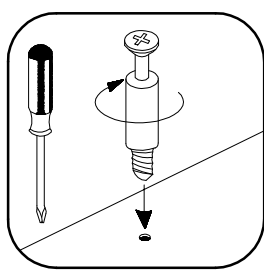

∅5/12mm	∅8x30mm	L=20mm	∅15x5mm	6.5x48x16	L=56mm
C	A	D2	F4	F2	D4
20	42	16	2	4	2