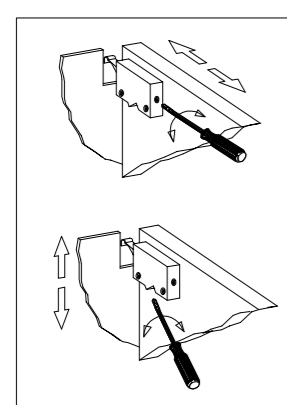

LUX

KITCHEN 35G/36G

Package No 1		Package No 2		Package No 3	
4L 360x300	4R 360x300	1R 35G-495x355 36G-595x355		BASIC	
7Z 35G-468x300 36G-568x300				W1 2SET	ø3.5x16mm P4 4
13 35G-343x483 36G-343x583		S1 1	M4.0x27mm R2 2		C4 2
				LUX	
ø8x30mm A 8	B 8	O 1	L 8	W4 1SET	
			G6 2		
K9 2	K8 1SET	ø5.0x13mm P9 4	ø3.5x30mm R8 6	E4 4	