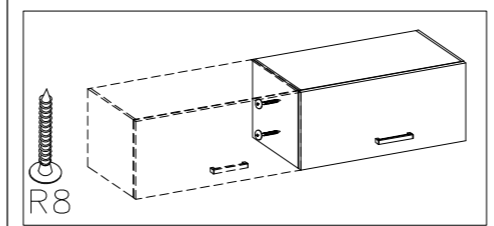

LUX

KITCHEN 35G/36G

Package No 1		Package No 2		Package No 3	
4L 360x300	4R 360x300	1R 35G-495x355 36G-595x355		BASIC	
7Z 35G-468x300 36G-568x300				W1 2SET	ø3.5x16mm P4 4
13 35G-343x483 36G-343x583		S1 1	M4.0x27mm R2 2		C4 2
				LUX	
ø8x30mm A 8	B 8	O 1	L 8	W4 1SET	
			G6 2		
K9 2	K8 1SET	ø5.0x13mm P9 4	ø3.5x30mm R8 6	E4 4	

1	 P4 4	 C4 2	 R8 4	 K8 1	 E4 4	 W1 2SET
---	---	---	---	---	---	--

 W4 1SET
--

BASIC

LUX

6

7

 K9 2	 W1 2SET
--	---

BASIC