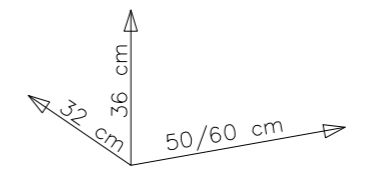

LUX

KITCHEN 35G/36G

Package No 1		Package No 2		Package No 3	
4L 360x300	4R 360x300	1R 35G-495x355 36G-595x355		BASIC	
7Z 35G-468x300 36G-568x300				W1 2SET	ø3.5x16mm P4 4
13 35G-343x483 36G-343x583		S1 1	M4.0x27mm R2 2		C4 2
				LUX	
ø8x30mm A 8	B 8	O 1	L 8	W4 1SET	
			G6 2		
K9 2	K8 1SET	ø5.0x13mm P9 4	ø3.5x30mm R8 6	E4 4	

1	 P4 4	 C4 2	 R8 4	 K8 1	 E4 4	 W1 2SET
---	---	---	---	---	---	--

 W4 1SET
--

BASIC

LUX

6

7

 K9 2	 W1 2SET
--	---

BASIC