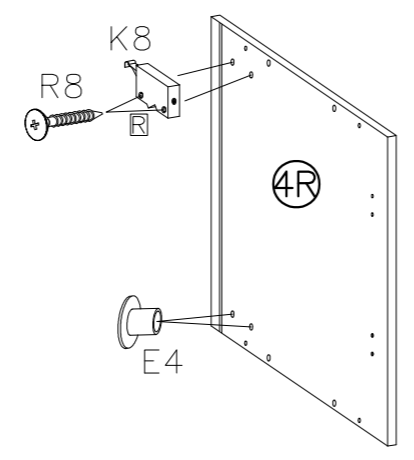

LUX

KITCHEN 35G/36G

Package No 1		Package No 2		Package No 3	
4L 360x300	4R 360x300	1R 35G-495x355 36G-595x355		BASIC	
7Z 35G-468x300 36G-568x300				W1 2SET	ø3.5x16mm P4 4
13 35G-343x483 36G-343x583		S1 1	M4.0x27mm R2 2		C4 2
				LUX	
ø8x30mm A 8	B 8	O 1	L 8	W4 1SET	
			G6 2		
K9 2	K8 1SET	ø5.0x13mm P9 4	ø3.5x30mm R8 6	E4 4	

1	 P4 4	 C4 2	 R8 4	 K8 1	 E4 4	 W1 2SET
---	---	---	---	---	---	--

 W4 1SET
--

BASIC

LUX

6

7

 K9 2	 W1 2SET
--	---

BASIC