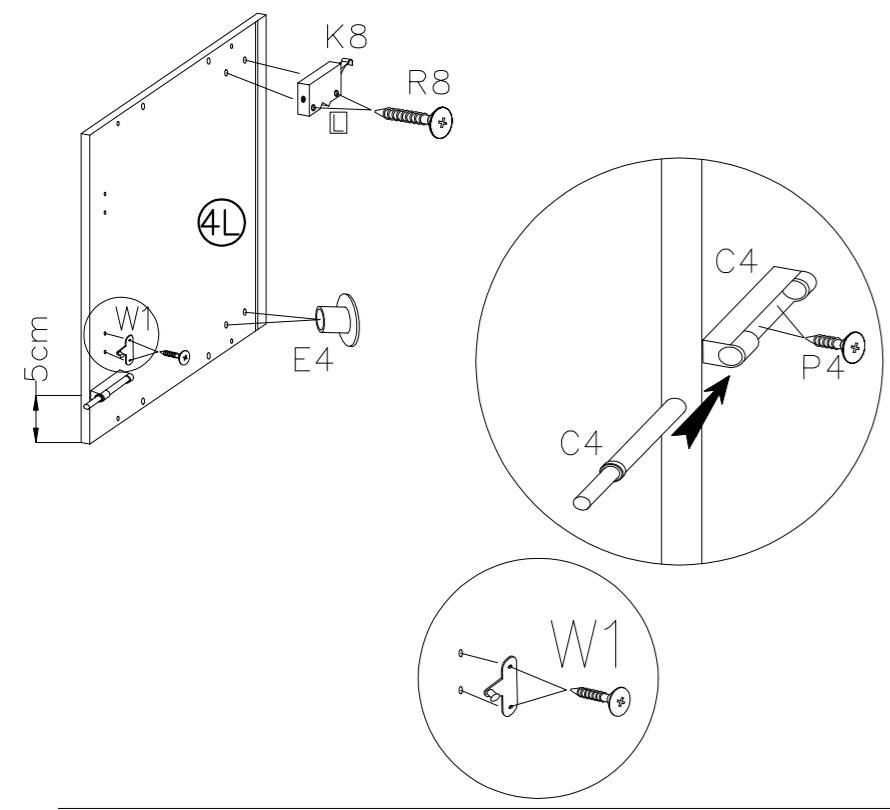

LUX

KITCHEN 35G/36G

Package No 1		Package No 2		Package No 3	
4L 360x300	4R 360x300	1R 35G-495x355 36G-595x355		BASIC	
7Z 35G-468x300 36G-568x300				W1 2SET	ø3.5x16mm P4 4
13 35G-343x483 36G-343x583		S1 1	M4.0x27mm R2 2		C4 2
				LUX	
ø8x30mm A 8	B 8	O 1	L 8	W4 1SET	
			G6 2		
K9 2	K8 1SET	ø5.0x13mm P9 4	ø3.5x30mm R8 6	E4 4	

1	 P4 4	 C4 2	 R8 4	 K8 1	 E4 4	 W1 2SET
---	---	---	---	---	---	--

 W4 1SET
--

BASIC

LUX

6

7

 K9 2	 W1 2SET
--	---

BASIC