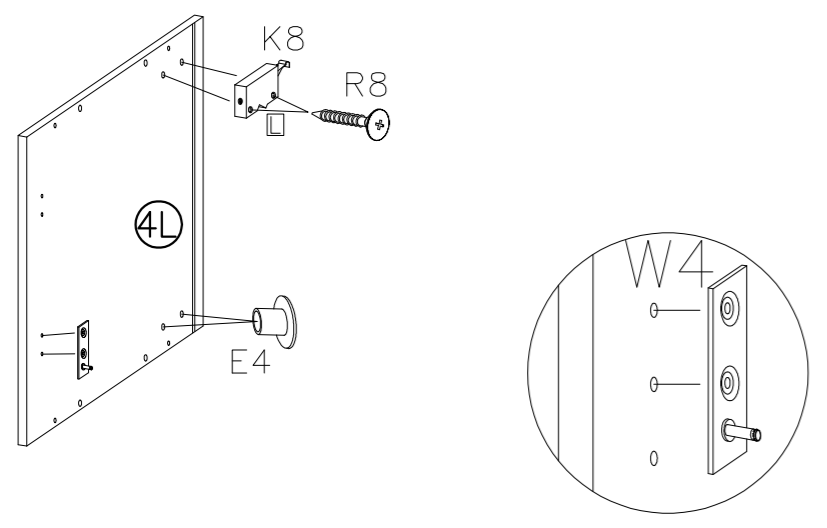

LUX

KITCHEN 35G/36G

Package No 1		Package No 2		Package No 3	
4L 360x300	4R 360x300	1R 35G-495x355 36G-595x355		BASIC	
7Z 35G-468x300 36G-568x300				W1 2SET	ø3.5x16mm P4 4
13 35G-343x483 36G-343x583		S1 1	M4.0x27mm R2 2		C4 2
				LUX	
ø8x30mm A 8	B 8	O 1	L 8	W4 1SET	
			G6 2		
K9 2	K8 1SET	ø5.0x13mm P9 4	ø3.5x30mm R8 6	E4 4	

1	 P4 4	 C4 2	 R8 4	 K8 1	 E4 4	 W1 2SET
---	---	---	---	---	---	--

 W4 1SET
--

BASIC

LUX

6

7

 K9 2	 W1 2SET
--	---

BASIC