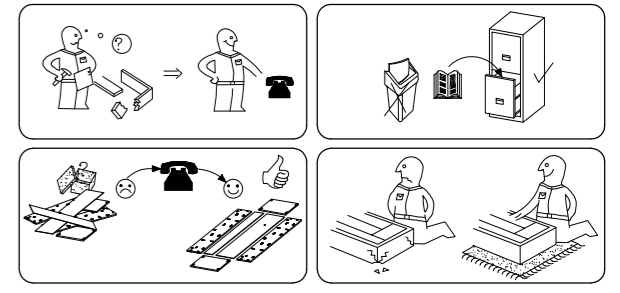

LUX

KITCHEN 35G/36G

Package No 1		Package No 2		Package No 3	
4L 360x300	4R 360x300	1R 35G-495x355 36G-595x355		BASIC	
7Z 35G-468x300 36G-568x300				W1 2SET	ø3.5x16mm P4 4
13 35G-343x483 36G-343x583		S1 1	M4.0x27mm R2 2		C4 2
				LUX	
ø8x30mm A 8	B 8	O 1	L 8	W4 1SET	
			G6 2		
K9 2	K8 1SET	ø5.0x13mm P9 4	ø3.5x30mm R8 6	E4 4	