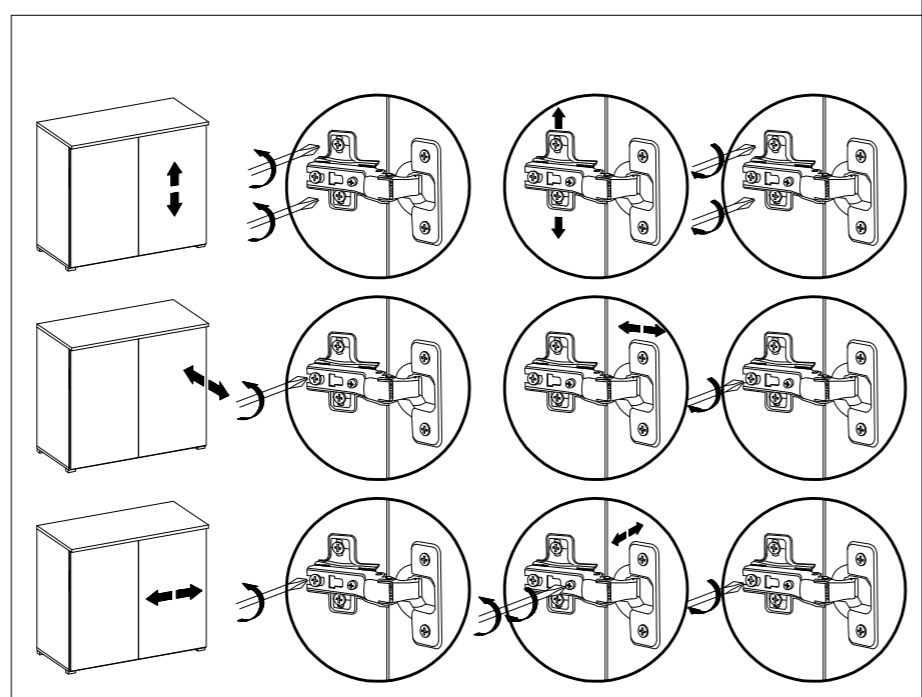

LUX

KITCHEN 35G/36G

Package No 1		Package No 2		Package No 3	
4L 360x300	4R 360x300	1R 35G-495x355 36G-595x355		BASIC	
7Z 35G-468x300 36G-568x300				W1 2SET	ø3.5x16mm P4 4
13 35G-343x483 36G-343x583		S1 1	M4.0x27mm R2 2		C4 2
				LUX	
ø8x30mm A 8	B 8	O 1	L 8	W4 1SET	
			G6 2		
K9 2	K8 1SET	ø5.0x13mm P9 4	ø3.5x30mm R8 6	E4 4	

1	 P4 4	 C4 2	 R8 4	 K8 1	 E4 4	 W1 2SET
---	---	---	---	---	---	--

 W4 1SET
--

BASIC

LUX

6

7

 K9 2	 W1 2SET
--	---

BASIC