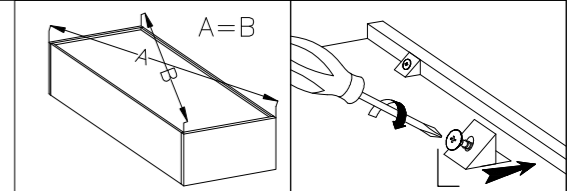

LUX

KITCHEN 35G/36G

Package No 1		Package No 2		Package No 3	
4L 360x300	4R 360x300	1R 35G-495x355 36G-595x355		BASIC	
7Z 35G-468x300 36G-568x300				W1 2SET	ø3.5x16mm P4 4
13 35G-343x483 36G-343x583		S1 1	M4.0x27mm R2 2		C4 2
				LUX	
ø8x30mm A 8	B 8	O 1	L 8	W4 1SET	
			G6 2		
K9 2	K8 1SET	ø5.0x13mm P9 4	ø3.5x30mm R8 6	E4 4	

1	 P4 4	 C4 2	 R8 4	 K8 1	 E4 4	 W1 2SET
---	---	---	---	---	---	--

 W4 1SET
--

BASIC

LUX

6

7

 K9 2	 W1 2SET
--	---

BASIC