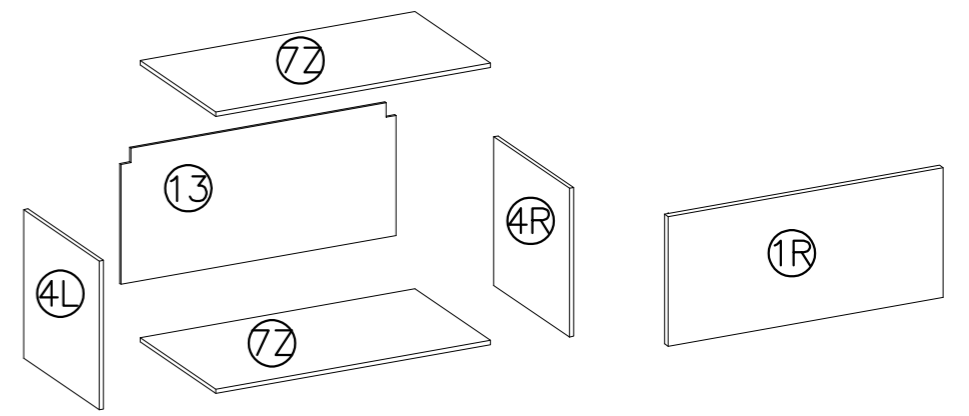

LUX

KITCHEN 35G/36G

Package No 1		Package No 2		Package No 3	
4L 360x300	4R 360x300	1R 35G-495x355 36G-595x355		BASIC	
7Z 35G-468x300 36G-568x300				W1 2SET	ø3.5x16mm P4 4
13 35G-343x483 36G-343x583		S1 1	M4.0x27mm R2 2		C4 2
				LUX	
ø8x30mm A 8	B 8	O 1	L 8	W4 1SET	
			G6 2		
K9 2	K8 1SET	ø5.0x13mm P9 4	ø3.5x30mm R8 6	E4 4	

1	 P4 4	 C4 2	 R8 4	 K8 1	 E4 4	 W1 2SET
---	---	---	---	---	---	--

 W4 1SET
--

BASIC

LUX

6

7

 K9 2	 W1 2SET
--	---

BASIC