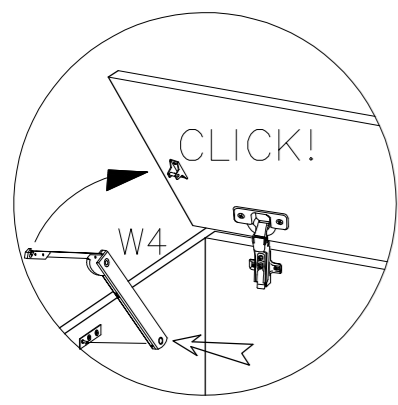

LUX

KITCHEN 35G/36G

Package No 1		Package No 2		Package No 3	
4L 360x300	4R 360x300	1R 35G-495x355 36G-595x355		BASIC	
7Z 35G-468x300 36G-568x300				W1 2SET	ø3.5x16mm P4 4
13 35G-343x483 36G-343x583		S1 1	M4.0x27mm R2 2		C4 2
				LUX	
ø8x30mm A 8	B 8	O 1	L 8	W4 1SET	
			G6 2		
K9 2	K8 1SET	ø5.0x13mm P9 4	ø3.5x30mm R8 6	E4 4	

1	 P4 4	 C4 2	 R8 4	 K8 1	 E4 4	 W1 2SET
---	---	---	---	---	---	--

 W4 1SET
--

BASIC

LUX

6

7

 K9 2	 W1 2SET
--	---

BASIC