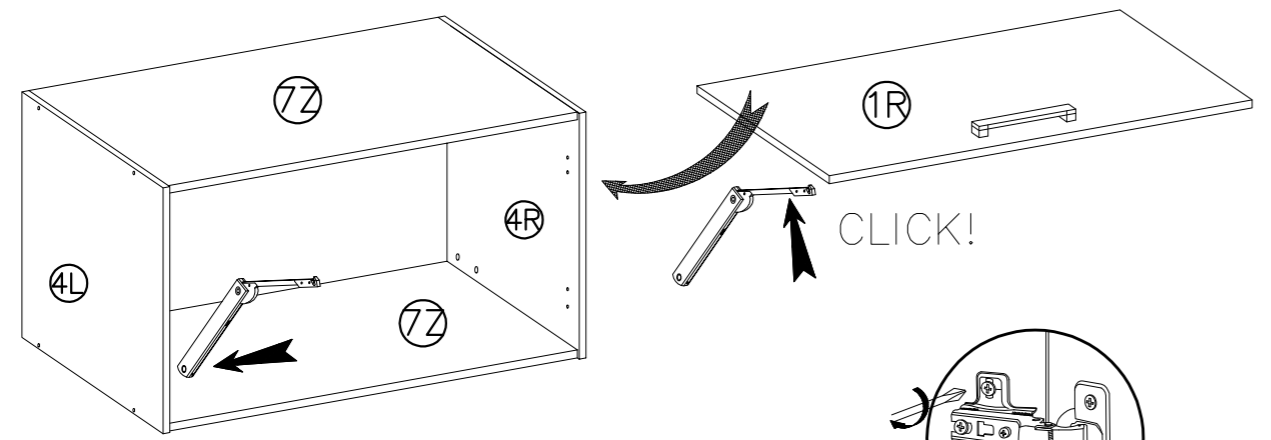

LUX

KITCHEN 35G/36G

Package No 1		Package No 2		Package No 3	
4L 360x300	4R 360x300	1R 35G-495x355 36G-595x355		BASIC	
7Z 35G-468x300 36G-568x300				W1 2SET	ø3.5x16mm P4 4
13 35G-343x483 36G-343x583		S1 1	M4.0x27mm R2 2		C4 2
				LUX	
ø8x30mm A 8	B 8	O 1	L 8	W4 1SET	
			G6 2		
K9 2	K8 1SET	ø5.0x13mm P9 4	ø3.5x30mm R8 6	E4 4	