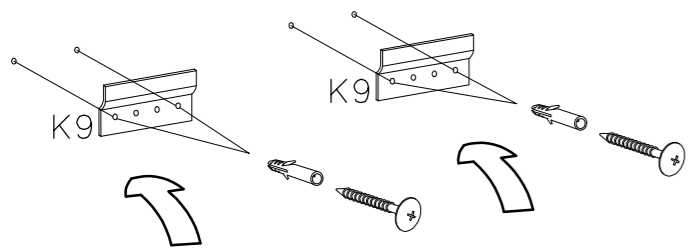

LUX

KITCHEN 35G/36G

Package No 1		Package No 2		Package No 3	
4L 360x300	4R 360x300	1R 35G-495x355 36G-595x355		BASIC	
7Z 35G-468x300 36G-568x300				W1 2SET	ø3.5x16mm P4 4
13 35G-343x483 36G-343x583		S1 1	M4.0x27mm R2 2		C4 2
				LUX	
ø8x30mm A 8	B 8	O 1	L 8	W4 1SET	
			G6 2		
K9 2	K8 1SET	ø5.0x13mm P9 4	ø3.5x30mm R8 6	E4 4	

1	 P4 4	 C4 2	 R8 4	 K8 1	 E4 4	 W1 2SET
---	---	---	---	---	---	--

 W4 1SET
--

BASIC

LUX

6

7

 K9 2	 W1 2SET
--	---

BASIC