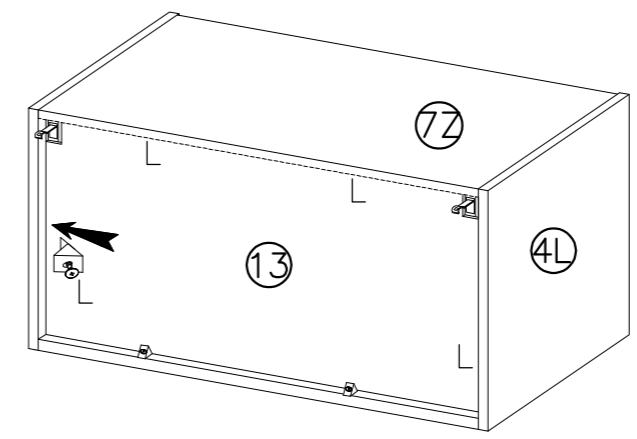

LUX

KITCHEN 35G/36G

Package No 1		Package No 2		Package No 3	
4L 360x300	4R 360x300	1R 35G-495x355 36G-595x355		BASIC	
7Z 35G-468x300 36G-568x300				W1 2SET	ø3.5x16mm P4 4
13 35G-343x483 36G-343x583		S1 1	M4.0x27mm R2 2		C4 2
				LUX	
ø8x30mm A 8	B 8	O 1	L 8	W4 1SET	
			G6 2		
K9 2	K8 1SET	ø5.0x13mm P9 4	ø3.5x30mm R8 6	E4 4	

1	 P4 4	 C4 2	 R8 4	 K8 1	 E4 4	 W1 2SET
---	---	---	---	---	---	--

 W4 1SET
--

BASIC

LUX

6

7

 K9 2	 W1 2SET
--	---

BASIC