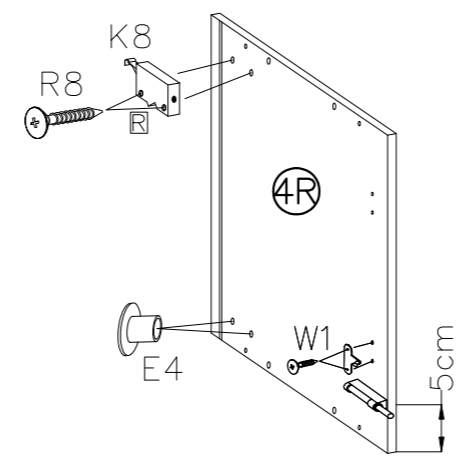

LUX

KITCHEN 35G/36G

Package No 1		Package No 2		Package No 3	
4L 360x300	4R 360x300	1R 35G-495x355 36G-595x355		BASIC	
7Z 35G-468x300 36G-568x300				W1 2SET	ø3.5x16mm P4 4
13 35G-343x483 36G-343x583		S1 1	M4.0x27mm R2 2		C4 2
				LUX	
ø8x30mm A 8	B 8	O 1	L 8	W4 1SET	
			G6 2		
K9 2	K8 1SET	ø5.0x13mm P9 4	ø3.5x30mm R8 6	E4 4	

1	 P4 4	 C4 2	 R8 4	 K8 1	 E4 4	 W1 2SET
---	---	---	---	---	---	--

 W4 1SET
--

BASIC

LUX

6

7

 K9 2	 W1 2SET
--	---

BASIC