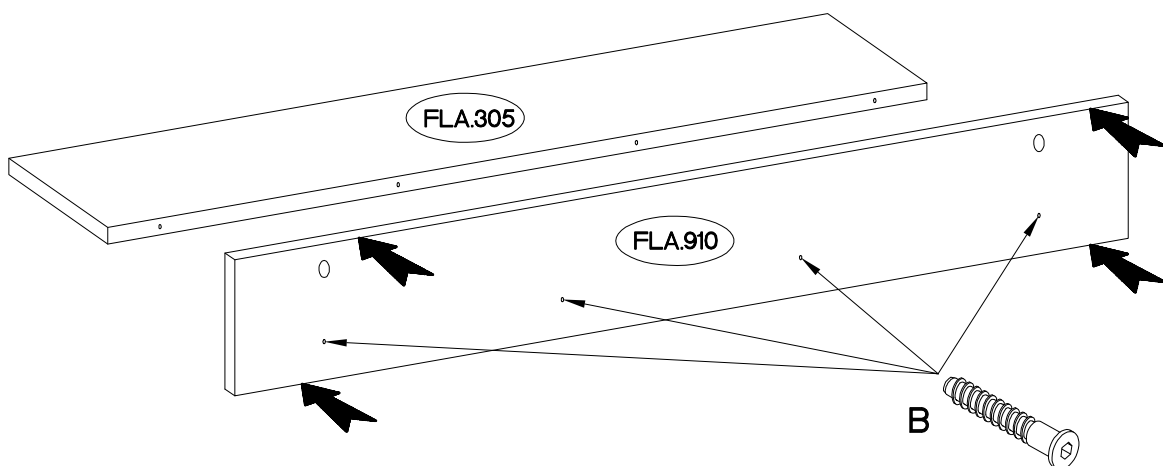

TYP 481

6,4 x 50mm  B	±7/2mm  J5	 K7	±6,3x9mm  M4	 O	5/45mm  O3	±10x50mm  O7
4	2	2	4	1	2	2

Colli	Ersatzteil Nummer	Dimension
Colli 1/1	FLA.305	1100x160x22
	FLA.910	1200x180x16

ISM-FLA-11

1

+7/2mm  J5 2	 K7 2	+6,3x9mm  M4 4
---	---	---

2

 O 1	6,4 x 50mm  B 4
---	---

5/45mm	†10x50mm
	
O3	O7
2	2