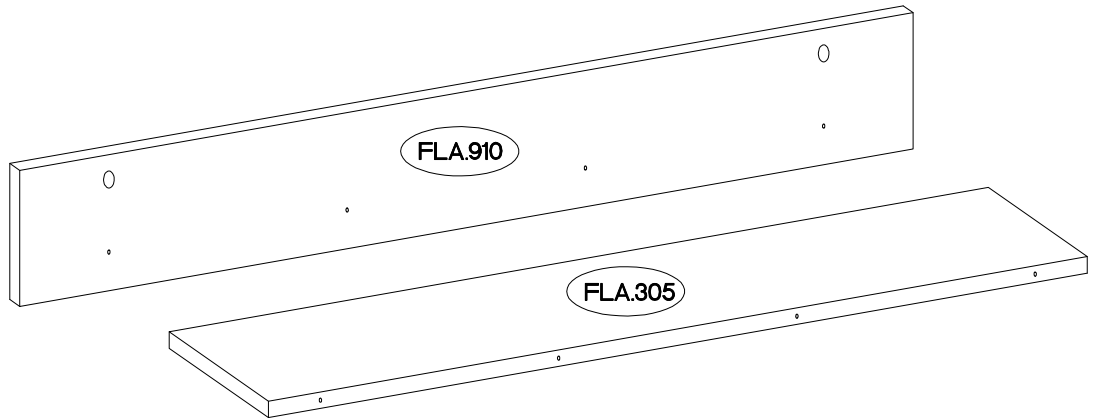

TYP 481

6,4 x 50mm  B	±7/2mm  J5	 K7	±6,3x9mm  M4	 O	5/45mm  O3	±10x50mm  O7
4	2	2	4	1	2	2

Colli	Ersatzteil Nummer	Dimension
Colli 1/1	FLA.305	1100x160x22
	FLA.910	1200x180x16

ISM-FLA-11

1

+7/2mm  J5 2	 K7 2	+6,3x9mm  M4 4
---	---	---

2

 O 1	6,4 x 50mm  B 4
---	---

5/45mm	†10x50mm
	
O3	O7
2	2