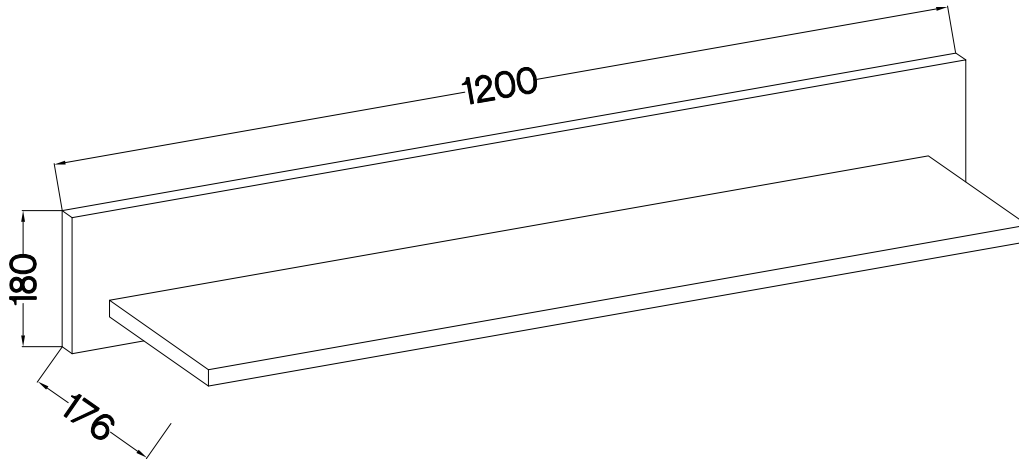

TYP 481

6,4 x 50mm  B	±7/2mm  J5	 K7	±6,3x9mm  M4	 O	5/45mm  O3	±10x50mm  O7
4	2	2	4	1	2	2

Colli	Ersatzteil Nummer	Dimension
Colli 1/1	FLA.305	1100x160x22
	FLA.910	1200x180x16

ISM-FLA-11

1

+7/2mm  J5 2	 K7 2	+6,3x9mm  M4 4
---	---	---

2

 O 1	6,4 x 50mm  B 4
---	---

5/45mm	†10x50mm
	
O3	O7
2	2