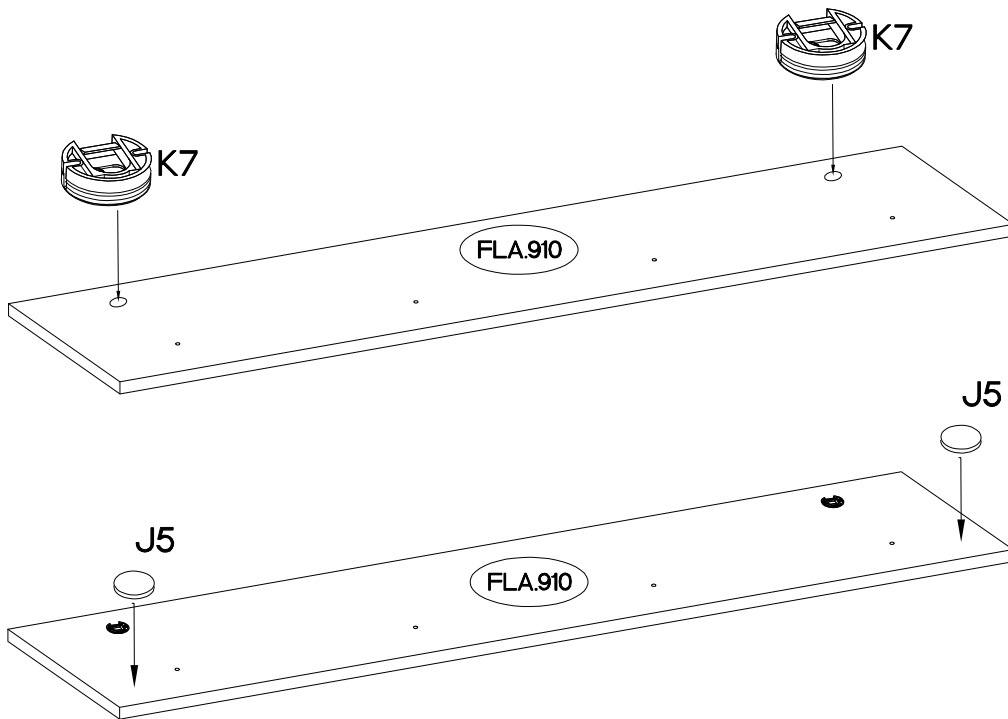

TYP 481

6,4 x 50mm  B	±7/2mm  J5	 K7	±6,3x9mm  M4	 O	5/45mm  O3	±10x50mm  O7
4	2	2	4	1	2	2

Colli	Ersatzteil Nummer	Dimension
Colli 1/1	FLA.305	1100x160x22
	FLA.910	1200x180x16

ISM-FLA-11

1

+7/2mm  J5 2	 K7 2	+6,3x9mm  M4 4
---	---	---

2

 O 1	6,4 x 50mm  B 4
---	---

5/45mm	†10x50mm
	
O3	O7
2	2