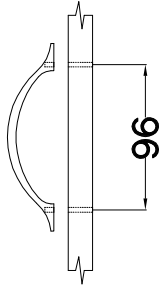

TYP 481

6,4 x 50mm  B	±7/2mm  J5	 K7	±6,3x9mm  M4	 O	5/45mm  O3	±10x50mm  O7
4	2	2	4	1	2	2

Colli	Ersatzteil Nummer	Dimension
Colli 1/1	FLA.305	1100x160x22
	FLA.910	1200x180x16

ISM-FLA-11

1

+7/2mm  J5 2	 K7 2	+6,3x9mm  M4 4
---	---	---

2

 O 1	6,4 x 50mm  B 4
---	---

5/45mm	†10x50mm
	
O3	O7
2	2