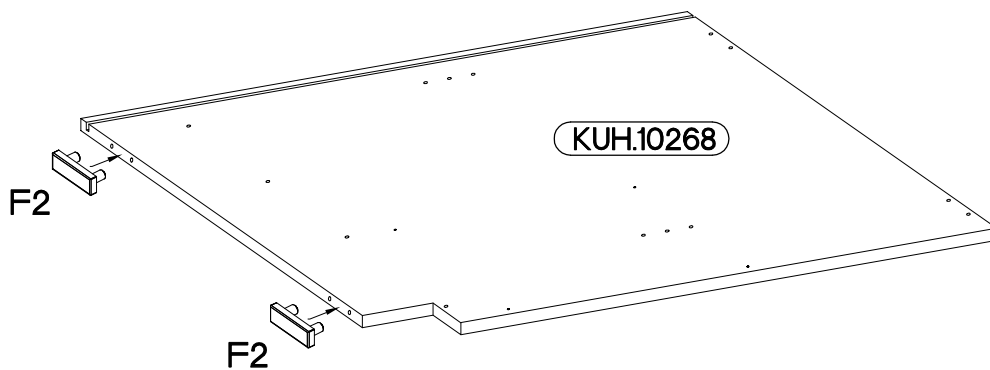

105 ND BB

max. 10kg
 KUH.30053
 KUH.40127

Ersatzteil Nummer	Dimension
KUH.10268	815x500x16
KUH.10269	815x500x16
KUH.30053	866x430x16
KUH.40127	867x485x16
KUH.60112 x2	713x441x2,5
KUH.90070	713x37x16
KUH.90071	82x95x16
KUH.90093	867x100x16
KUH.90094	867x100x16
KUH.90193	713x446x16
KUH.90194	899x95x16

+8x30mm A	6,4 x 50mm B	+6.4x35mm B1
8	8	2

E1	E9	F2	HG6	J	L1	O
8	2	4	2	4	1	1

+4.0x16mm P1	+4.0x45mm P4	+3.5x13mm P5	+3.0x20mm P7	+4.0x35mm R3	T3	T10
10	2	12	15-20	4	5	2

ISM-KUH-01131

1

6.5x48x16  F2 4	+8x30mm  A 8
--	---

2

6,4 x 50mm

B

4

O

1

E1

4

6,4 x 50mm			
	B	O	E1
	4	1	4

4

L1=680mm

5

∅3.0x20mm

6

 P4 2	 E9 2
---	---

7