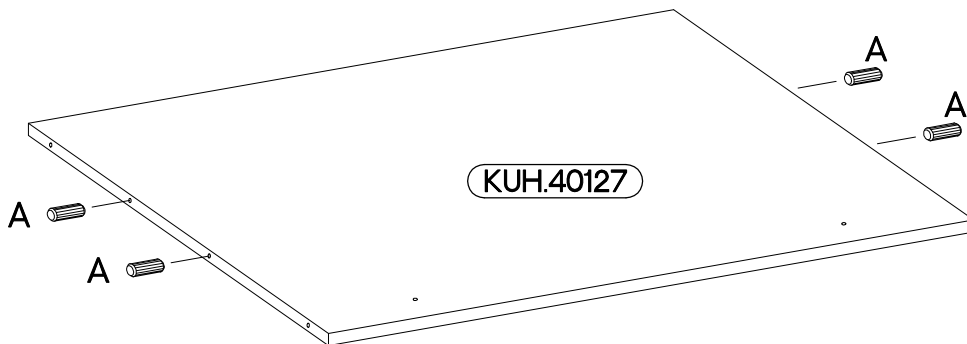

105 ND BB

max. 10kg
 KUH.30053
 KUH.40127

Ersatzteil Nummer	Dimension
KUH.10268	815x500x16
KUH.10269	815x500x16
KUH.30053	866x430x16
KUH.40127	867x485x16
KUH.60112 x2	713x441x2,5
KUH.90070	713x37x16
KUH.90071	82x95x16
KUH.90093	867x100x16
KUH.90094	867x100x16
KUH.90193	713x446x16
KUH.90194	899x95x16

+8x30mm A	6,4 x 50mm B	+6.4x35mm B1
8	8	2

E1	E9	F2	HG6	J	L1	O
8	2	4	2	4	1	1

+4.0x16mm P1	+4.0x45mm P4	+3.5x13mm P5	+3.0x20mm P7	+4.0x35mm R3	T3	T10
10	2	12	15-20	4	5	2

ISM-KUH-01131

1

6.5x48x16  F2 4	+8x30mm  A 8
--	---

2

6,4 x 50mm

B

4

O

1

E1

4

6,4 x 50mm			
	B	O	E1
	4	1	4

4

L1=680mm

5

∅3.0x20mm

6

 P4 2	 E9 2
---	---

7