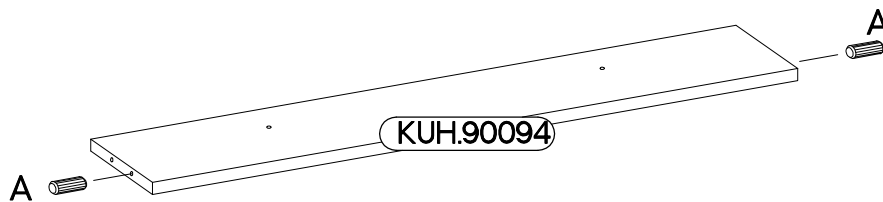

105 ND BB

max. 10kg
 KUH.30053
 KUH.40127

Ersatzteil Nummer	Dimension
KUH.10268	815x500x16
KUH.10269	815x500x16
KUH.30053	866x430x16
KUH.40127	867x485x16
KUH.60112 x2	713x441x2,5
KUH.90070	713x37x16
KUH.90071	82x95x16
KUH.90093	867x100x16
KUH.90094	867x100x16
KUH.90193	713x446x16
KUH.90194	899x95x16

+8x30mm A	6,4 x 50mm B	+6.4x35mm B1
8	8	2

E1	E9	F2	HG6	J	L1	O
8	2	4	2	4	1	1

+4.0x16mm P1	+4.0x45mm P4	+3.5x13mm P5	+3.0x20mm P7	+4.0x35mm R3	T3	T10
10	2	12	15-20	4	5	2

ISM-KUH-01131

1

6.5x48x16  F2 4	+8x30mm  A 8
--	---

2

6,4 x 50mm

B

4

O

1

E1

4

6,4 x 50mm			
	B	O	E1
	4	1	4

4

L1=680mm

5

∅3.0x20mm

6

 P4 2	 E9 2
---	---

7