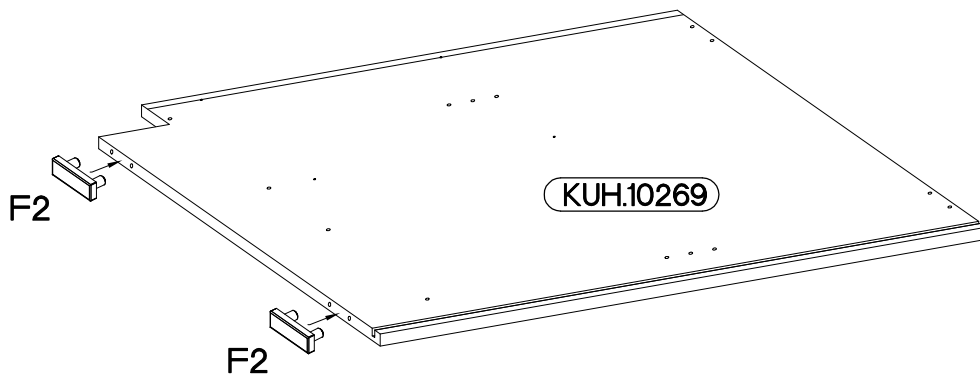

105 ND BB

max. 10kg
 KUH.30053
 KUH.40127

Ersatzteil Nummer	Dimension
KUH.10268	815x500x16
KUH.10269	815x500x16
KUH.30053	866x430x16
KUH.40127	867x485x16
KUH.60112 x2	713x441x2,5
KUH.90070	713x37x16
KUH.90071	82x95x16
KUH.90093	867x100x16
KUH.90094	867x100x16
KUH.90193	713x446x16
KUH.90194	899x95x16

+8x30mm A	6,4 x 50mm B	+6.4x35mm B1
8	8	2

E1	E9	F2	HG6	J	L1	O
8	2	4	2	4	1	1

+4.0x16mm P1	+4.0x45mm P4	+3.5x13mm P5	+3.0x20mm P7	+4.0x35mm R3	T3	T10
10	2	12	15-20	4	5	2

ISM-KUH-01131

1

6.5x48x16  F2 4	+8x30mm  A 8
--	---

2

6,4 x 50mm

B

4

O

1

E1

4

6,4 x 50mm			
	B	O	E1
	4	1	4

4

L1=680mm

5

∅3.0x20mm

6

 P4 2	 E9 2
---	---

7