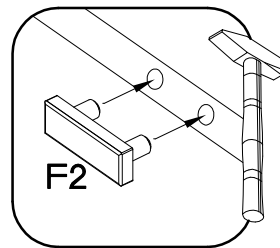

105 ND BB

max. 10kg
 KUH.30053
 KUH.40127

Ersatzteil Nummer	Dimension
KUH.10268	815x500x16
KUH.10269	815x500x16
KUH.30053	866x430x16
KUH.40127	867x485x16
KUH.60112 x2	713x441x2,5
KUH.90070	713x37x16
KUH.90071	82x95x16
KUH.90093	867x100x16
KUH.90094	867x100x16
KUH.90193	713x446x16
KUH.90194	899x95x16

+8x30mm A	6,4 x 50mm B	+6.4x35mm B1
8	8	2

E1	E9	F2	HG6	J	L1	O
8	2	4	2	4	1	1

+4.0x16mm P1	+4.0x45mm P4	+3.5x13mm P5	+3.0x20mm P7	+4.0x35mm R3	T3	T10
10	2	12	15-20	4	5	2

ISM-KUH-01131

1

6.5x48x16  F2 4	+8x30mm  A 8
--	---

2

6,4 x 50mm

B

4

O

1

E1

4

6,4 x 50mm			
	B	O	E1
	4	1	4

4

L1=680mm

5

∅3.0x20mm

6

 P4 2	 E9 2
---	---

7