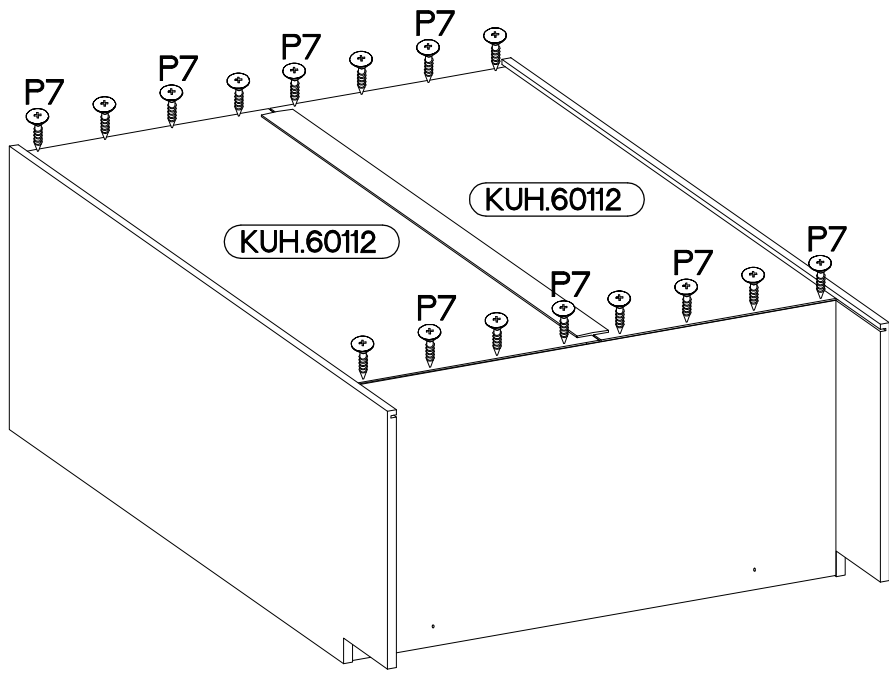

105 ND BB

max. 10kg
 KUH.30053
 KUH.40127

Ersatzteil Nummer	Dimension
KUH.10268	815x500x16
KUH.10269	815x500x16
KUH.30053	866x430x16
KUH.40127	867x485x16
KUH.60112 x2	713x441x2,5
KUH.90070	713x37x16
KUH.90071	82x95x16
KUH.90093	867x100x16
KUH.90094	867x100x16
KUH.90193	713x446x16
KUH.90194	899x95x16

6,4 x 50mm			
	B	O	E1
	4	1	4

4

L1=680mm

5

∅3.0x20mm

6

 P4 2	 E9 2
---	---

7

 T3 5	 P1 5	 B1 2	 O 1
--	--	--	---

8

+4.0x16mm

P1

5

9

±5/19mm

J