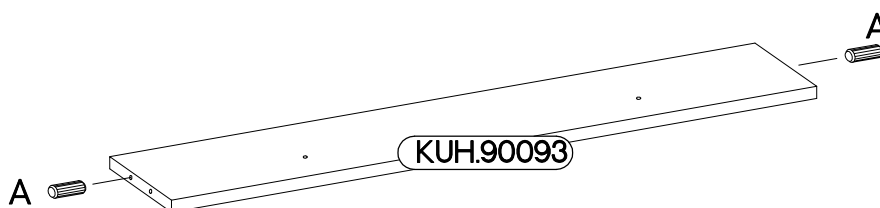

105 ND BB

max. 10kg
 KUH.30053
 KUH.40127

Ersatzteil Nummer	Dimension
KUH.10268	815x500x16
KUH.10269	815x500x16
KUH.30053	866x430x16
KUH.40127	867x485x16
KUH.60112 x2	713x441x2,5
KUH.90070	713x37x16
KUH.90071	82x95x16
KUH.90093	867x100x16
KUH.90094	867x100x16
KUH.90193	713x446x16
KUH.90194	899x95x16

+8x30mm A	6,4 x 50mm B	+6.4x35mm B1
8	8	2

E1	E9	F2	HG6	J	L1	O
8	2	4	2	4	1	1

+4.0x16mm P1	+4.0x45mm P4	+3.5x13mm P5	+3.0x20mm P7	+4.0x35mm R3	T3	T10
10	2	12	15-20	4	5	2

ISM-KUH-01131

1

6.5x48x16  F2 4	+8x30mm  A 8
--	---

2

6,4 x 50mm

B

4

O

1

E1

4

6,4 x 50mm			
	B	O	E1
	4	1	4

4

L1=680mm

5

∅3.0x20mm

6

 P4 2	 E9 2
---	---

7