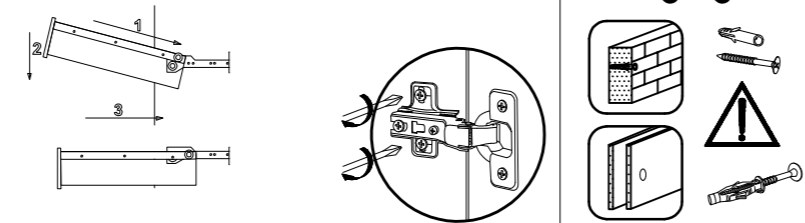

	ø3.5x16mm
PR2	P4
1SET	12

LUX

7	ø3.5x16mm
	V2
1	

BASIC

KITCHEN  
20D

Package No 1

4L 2010x560	4R 2010x560
7G 20D-568x486	
7D 20D-568x486	
8 20D-568x480	
13A 20D-583x718	
13B 20D-583x700	

Package No 2

1S 20D-596x140	
1G 20D-690x596	
1D 20D-572x596	
M4.0x27mm	
S1 3	R2 6

Package No 3

ø3.5x16mm					
1					
ø8x30mm					
16	24	1	16	8	4
ø3.5x16mm					
20	4+2	8	4	8	4

Package No 4

4 LUX 20D-494x440	5 LUX 20D-482x67
4 BASIC 20D-536x448	5 BASIC 20D-536x70

BASIC

	
1SET	1
ø5.0x13mm	ø3.5x16mm
	
4	2
	
	18

LUX

	
1SET	8
ø3.5x16mm	ø5.0x13mm
	
12	

1					
	PR1	P9	J4	C3	P8
	1SET	4	8	1	2

**BASIC**

	PR2	P9
	1SET	8

**LUX**