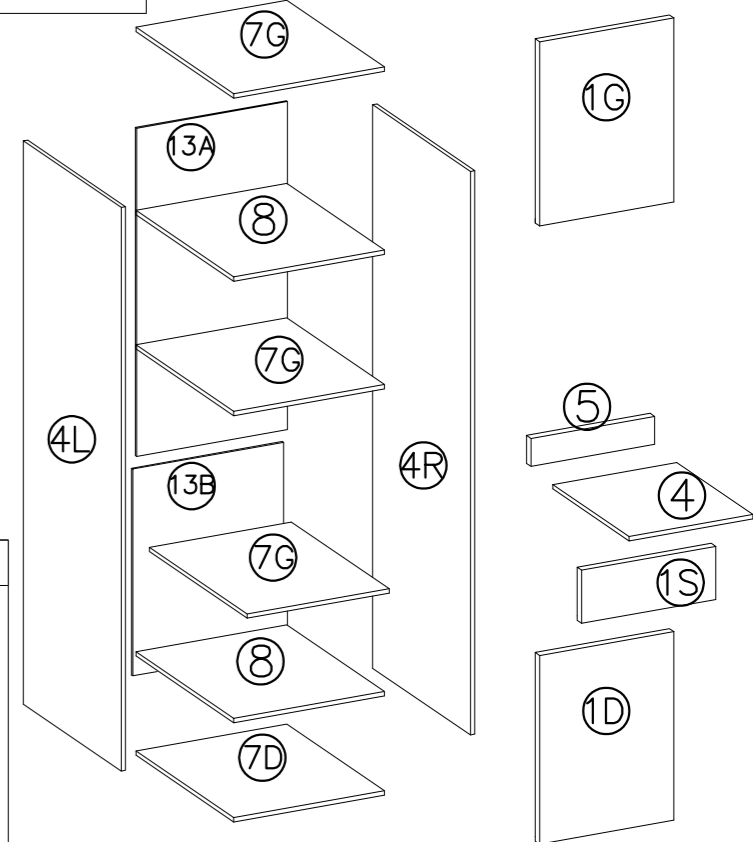

	ø3.5x16mm
PR2	P4
1SET	12

LUX

7	ø3.5x16mm
	V2
1	

BASIC

KITCHEN  
20D

Package No 1

4L 2010x560	4R 2010x560
7G 20D-568x486	
7D 20D-568x486	
8 20D-568x480	
13A 20D-583x718	
13B 20D-583x700	

Package No 2

1S 20D-596x140	
1G 20D-690x596	
1D 20D-572x596	
M4.0x27mm	
S1 3	R2 6

Package No 3

ø3.5x16mm					
1					
ø8x30mm					
16	24	1	16	8	4
ø3.5x16mm					
20	4+2	8	4	8	4

Package No 4

4 LUX 20D-494x440	5 LUX 20D-482x67
4 BASIC 20D-536x448	5 BASIC 20D-536x70

BASIC

	
1SET	1
ø5.0x13mm	ø3.5x16mm
	
4	2
	
	18

LUX

	
1SET	8
ø3.5x16mm	ø5.0x13mm
	
12	

1					
	PR1	P9	J4	C3	P8
	1SET	4	8	1	2

**BASIC**

	PR2	P9
	1SET	8

**LUX**