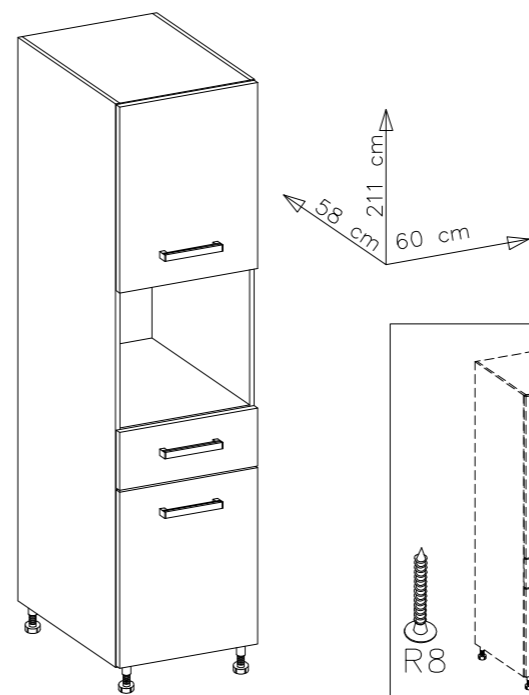

	ø3.5x16mm
PR2	P4
1SET	12

LUX

7	ø3.5x16mm
	V2
1	

BASIC

KITCHEN  
20D

Package No 1

4L 2010x560	4R 2010x560
7G 20D-568x486	
7D 20D-568x486	
8 20D-568x480	
13A 20D-583x718	
13B 20D-583x700	

Package No 2

1S 20D-596x140	
1G 20D-690x596	
1D 20D-572x596	
M4.0x27mm	
S1 3	R2 6

Package No 3

ø3.5x16mm					
1					
ø8x30mm					
16	24	1	16	8	4
ø3.5x16mm					
20	4+2	8	4	8	4

Package No 4

4 LUX 20D-494x440	5 LUX 20D-482x67
4 BASIC 20D-536x448	5 BASIC 20D-536x70

BASIC

	
1SET	1
ø5.0x13mm	ø3.5x16mm
	
4	2
	
	18

LUX

	
1SET	8
ø3.5x16mm	ø5.0x13mm
	
12	

1					
	PR1	P9	J4	C3	P8
	1SET	4	8	1	2

**BASIC**

	PR2	P9
	1SET	8

**LUX**