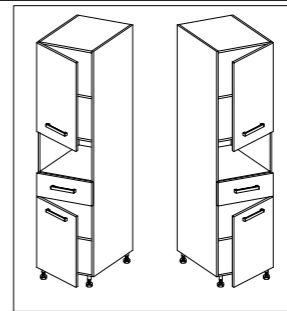

	ø3.5x16mm
PR2	P4
1SET	12

LUX

7	ø3.5x16mm
	V2
1	

BASIC

KITCHEN  
20D

Package No 1

4L 2010x560	4R 2010x560
7G 20D-568x486	
7D 20D-568x486	
8 20D-568x480	
13A 20D-583x718	
13B 20D-583x700	

Package No 2

1S 20D-596x140	
1G 20D-690x596	
1D 20D-572x596	
M4.0x27mm	
S1 3	R2 6

Package No 3

ø3.5x16mm					
1					
ø8x30mm					
16	24	1	16	8	4
ø3.5x16mm					
20	4+2	8	4	8	4

Package No 4

4 LUX 20D-494x440	5 LUX 20D-482x67
4 BASIC 20D-536x448	5 BASIC 20D-536x70