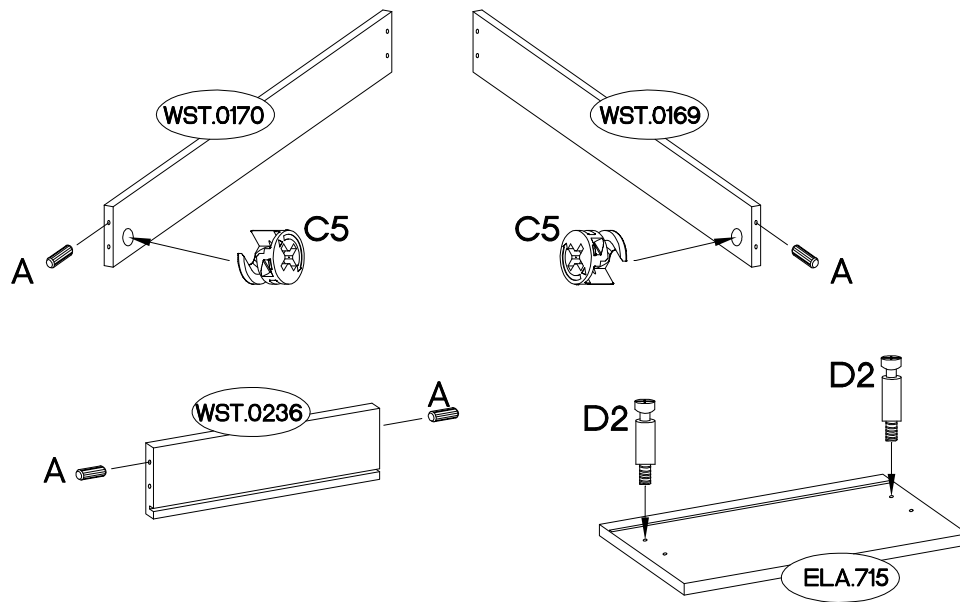

60 min

ELENA KONTENEREK

†8x30mm  A	†6x42mm  B2	†15/12mm  C	†12/10mm  C5	L=20mm  D2	L=450mm  I15	 L	†6,3x13mm  M2	†6,3x9,5mm  M4	†3.5x13mm  P5	†4.0x25mm  R
24	6	8	6	14	3	4	18	18	9	2

P-ISM-ELA-10

ELA.611

Colli	Ersatzteil Nummer	Dimension
Colli 1/1	ELA.109	483x483x15
	ELA.110	483x483x15
	ELA.201 x2	386x500x15
	ELA.610	492x363x2,5
	ELA.611 X3	327x448x2,5
	ELA.715 x3	381x137x15
	WST.0169 x3	450x70x12
	WST.0170 x3	450x70x12
	WST.0236 x3	304x84x12

1

L=20mm  D2 6	∅12/10mm  C5 6	∅8x30mm  A 12
---	---	--

x3

2

∅6x42mm  B2 6

x3

3

x3

4

L=450mm	+6,3x9,5mm	+3.5x13mm
		
3	18	9

x3

5

$\varnothing 8 \times 30 \text{mm}$  A 12	$\varnothing 15/12 \text{mm}$  C 8	$L=20 \text{mm}$  D2 8
---	--	--

x2

6

$L=450 \text{mm}$  I15 3	$\varnothing 6,3 \times 13 \text{mm}$  M2 18
---	---