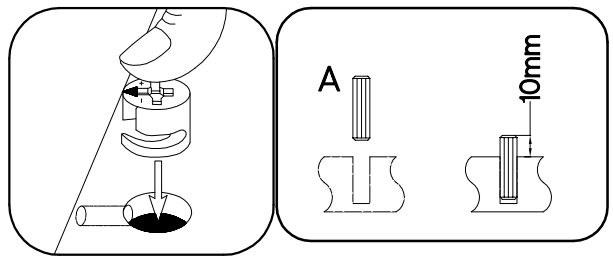

60 min

ELENA KONTENEREK

†8x30mm  A	†6x42mm  B2	†15/12mm  C	†12/10mm  C5	L=20mm  D2	L=450mm  I15	 L	†6,3x13mm  M2	†6,3x9,5mm  M4	†3.5x13mm  P5	†4.0x25mm  R
24	6	8	6	14	3	4	18	18	9	2

P-ISM-ELA-10

ELA.611

Colli	Ersatzteil Nummer	Dimension
Colli 1/1	ELA.109	483x483x15
	ELA.110	483x483x15
	ELA.201 x2	386x500x15
	ELA.610	492x363x2,5
	ELA.611 X3	327x448x2,5
	ELA.715 x3	381x137x15
	WST.0169 x3	450x70x12
	WST.0170 x3	450x70x12
	WST.0236 x3	304x84x12

1

L=20mm  D2 6	∅12/10mm  C5 6	∅8x30mm  A 12
---	---	--

x3

2

∅6x42mm  B2 6

x3

3

x3

4

L=450mm	+6,3x9,5mm	+3.5x13mm
		
3	18	9

x3

5

$\varnothing 8 \times 30 \text{mm}$  A 12	$\varnothing 15/12 \text{mm}$  C 8	$L=20 \text{mm}$  D2 8
---	--	--

x2

6

$L=450 \text{mm}$  I15 3	$\varnothing 6,3 \times 13 \text{mm}$  M2 18
---	---