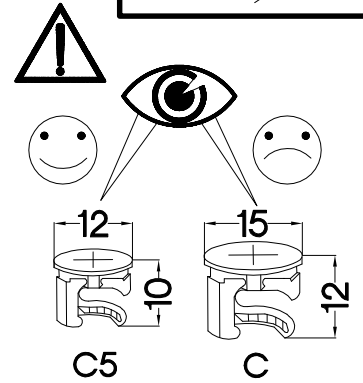

60 min

ELENA KONTENEREK

†8x30mm  A	†6x42mm  B2	†15/12mm  C	†12/10mm  C5	L=20mm  D2	L=450mm  I15	 L	†6,3x13mm  M2	†6,3x9,5mm  M4	†3.5x13mm  P5	†4.0x25mm  R
24	6	8	6	14	3	4	18	18	9	2

P-ISM-ELA-10

ELA.611

Colli	Ersatzteil Nummer	Dimension
Colli 1/1	ELA.109	483x483x15
	ELA.110	483x483x15
	ELA.201 x2	386x500x15
	ELA.610	492x363x2,5
	ELA.611 X3	327x448x2,5
	ELA.715 x3	381x137x15
	WST.0169 x3	450x70x12
	WST.0170 x3	450x70x12
	WST.0236 x3	304x84x12

1

L=20mm  D2 6	∅12/10mm  C5 6	∅8x30mm  A 12
---	---	--

x3

2

∅6x42mm  B2 6

x3

3

x3

4

L=450mm	+6,3x9,5mm	+3.5x13mm
		
3	18	9

x3

5

$\varnothing 8 \times 30 \text{mm}$  A 12	$\varnothing 15/12 \text{mm}$  C 8	$L=20 \text{mm}$  D2 8
---	--	--

x2

6

$L=450 \text{mm}$  I15 3	$\varnothing 6,3 \times 13 \text{mm}$  M2 18
---	---