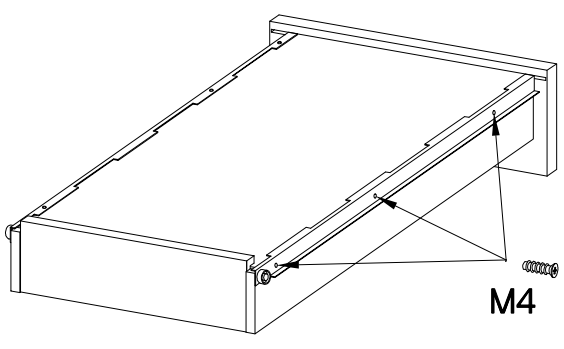

60 min

ELENA KONTENEREK

†8x30mm  A	†6x42mm  B2	†15/12mm  C	†12/10mm  C5	L=20mm  D2	L=450mm  I15	 L	†6,3x13mm  M2	†6,3x9,5mm  M4	†3.5x13mm  P5	†4.0x25mm  R
24	6	8	6	14	3	4	18	18	9	2

P-ISM-ELA-10

ELA.611

Colli	Ersatzteil Nummer	Dimension
Colli 1/1	ELA.109	483x483x15
	ELA.110	483x483x15
	ELA.201 x2	386x500x15
	ELA.610	492x363x2,5
	ELA.611 X3	327x448x2,5
	ELA.715 x3	381x137x15
	WST.0169 x3	450x70x12
	WST.0170 x3	450x70x12
	WST.0236 x3	304x84x12

1

L=20mm  D2 6	∅12/10mm  C5 6	∅8x30mm  A 12
---	---	--

x3

2

∅6x42mm  B2 6

x3

3

x3

4

L=450mm	+6,3x9,5mm	+3.5x13mm
		
3	18	9

x3

5

$\varnothing 8 \times 30 \text{mm}$  A 12	$\varnothing 15/12 \text{mm}$  C 8	$L=20 \text{mm}$  D2 8
---	--	--

x2

6

$L=450 \text{mm}$  I15 3	$\varnothing 6,3 \times 13 \text{mm}$  M2 18
---	---