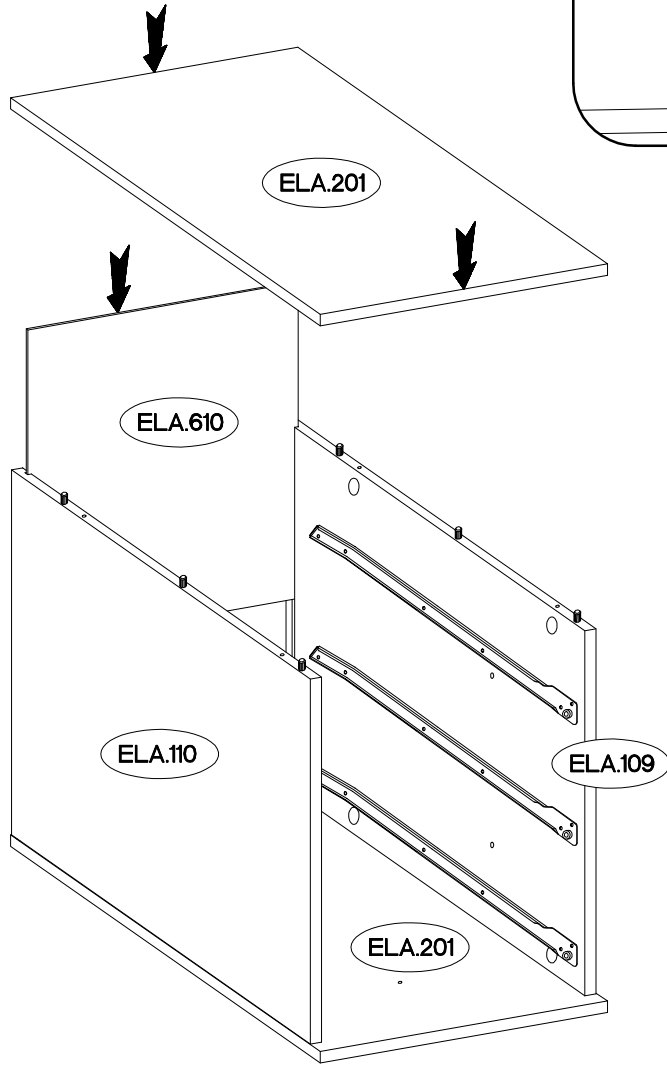

60 min

ELENA KONTENEREK

†8x30mm  A	†6x42mm  B2	†15/12mm  C	†12/10mm  C5	L=20mm  D2	L=450mm  I15	 L	†6,3x13mm  M2	†6,3x9,5mm  M4	†3.5x13mm  P5	†4.0x25mm  R
24	6	8	6	14	3	4	18	18	9	2

P-ISM-ELA-10

ELA.611

Colli	Ersatzteil Nummer	Dimension
Colli 1/1	ELA.109	483x483x15
	ELA.110	483x483x15
	ELA.201 x2	386x500x15
	ELA.610	492x363x2,5
	ELA.611 X3	327x448x2,5
	ELA.715 x3	381x137x15
	WST.0169 x3	450x70x12
	WST.0170 x3	450x70x12
	WST.0236 x3	304x84x12

1

L=20mm  D2 6	∅12/10mm  C5 6	∅8x30mm  A 12
---	---	--

x3

2

∅6x42mm  B2 6

x3

3

x3

4

L=450mm	+6,3x9,5mm	+3.5x13mm
		
3	18	9

x3

5

$\varnothing 8 \times 30 \text{mm}$  A 12	$\varnothing 15/12 \text{mm}$  C 8	$L=20 \text{mm}$  D2 8
---	--	--

x2

6

$L=450 \text{mm}$  I15 3	$\varnothing 6,3 \times 13 \text{mm}$  M2 18
---	---

7

8

9

10

ELENA 4D 2S
ELENA 4D 2S-L

11