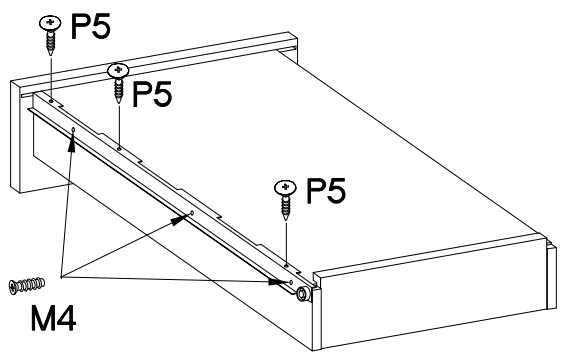

60 min

ELENA KONTENEREK

†8x30mm  A	†6x42mm  B2	†15/12mm  C	†12/10mm  C5	L=20mm  D2	L=450mm  I15	 L	†6,3x13mm  M2	†6,3x9,5mm  M4	†3.5x13mm  P5	†4.0x25mm  R
24	6	8	6	14	3	4	18	18	9	2

P-ISM-ELA-10

ELA.611

Colli	Ersatzteil Nummer	Dimension
Colli 1/1	ELA.109	483x483x15
	ELA.110	483x483x15
	ELA.201 x2	386x500x15
	ELA.610	492x363x2,5
	ELA.611 X3	327x448x2,5
	ELA.715 x3	381x137x15
	WST.0169 x3	450x70x12
	WST.0170 x3	450x70x12
	WST.0236 x3	304x84x12

1

L=20mm  D2 6	∅12/10mm  C5 6	∅8x30mm  A 12
---	---	--

x3

2

∅6x42mm  B2 6

x3

3

x3

4

L=450mm	+6,3x9,5mm	+3.5x13mm
		
3	18	9

x3

5

$\varnothing 8 \times 30 \text{mm}$  A 12	$\varnothing 15/12 \text{mm}$  C 8	$L=20 \text{mm}$  D2 8
---	--	--

x2

6

$L=450 \text{mm}$  I15 3	$\varnothing 6,3 \times 13 \text{mm}$  M2 18
---	---