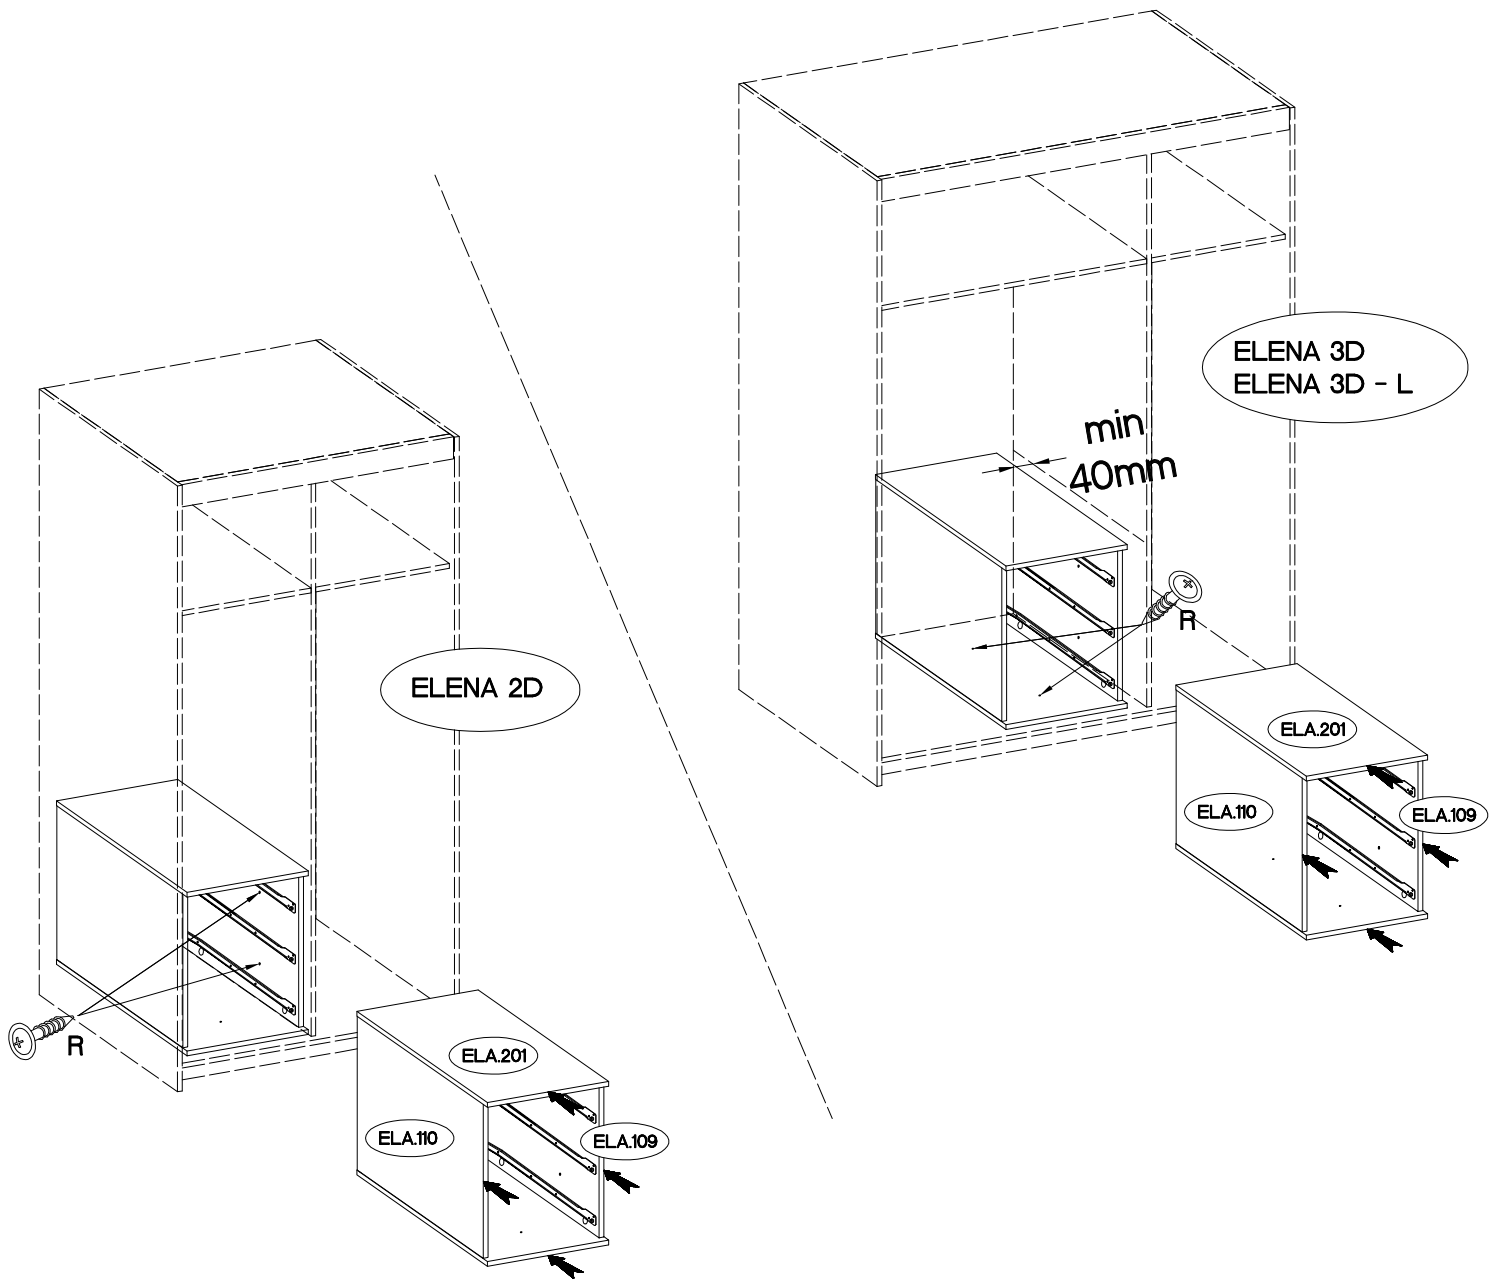

60 min

ELENA KONTENEREK

†8x30mm  A	†6x42mm  B2	†15/12mm  C	†12/10mm  C5	L=20mm  D2	L=450mm  I15	 L	†6,3x13mm  M2	†6,3x9,5mm  M4	†3.5x13mm  P5	†4.0x25mm  R
24	6	8	6	14	3	4	18	18	9	2

P-ISM-ELA-10

ELA.611

Colli	Ersatzteil Nummer	Dimension
Colli 1/1	ELA.109	483x483x15
	ELA.110	483x483x15
	ELA.201 x2	386x500x15
	ELA.610	492x363x2,5
	ELA.611 X3	327x448x2,5
	ELA.715 x3	381x137x15
	WST.0169 x3	450x70x12
	WST.0170 x3	450x70x12
	WST.0236 x3	304x84x12

1

L=20mm  D2 6	∅12/10mm  C5 6	∅8x30mm  A 12
---	---	--

x3

2

∅6x42mm  B2 6

x3

3

x3

4

L=450mm	+6,3x9,5mm	+3.5x13mm
		
3	18	9

x3

5

$\varnothing 8 \times 30 \text{mm}$  A 12	$\varnothing 15/12 \text{mm}$  C 8	$L=20 \text{mm}$  D2 8
---	--	--

x2

6

$L=450 \text{mm}$  I15 3	$\varnothing 6,3 \times 13 \text{mm}$  M2 18
---	---

7

8

9

10

ELENA 4D 2S
ELENA 4D 2S-L

11