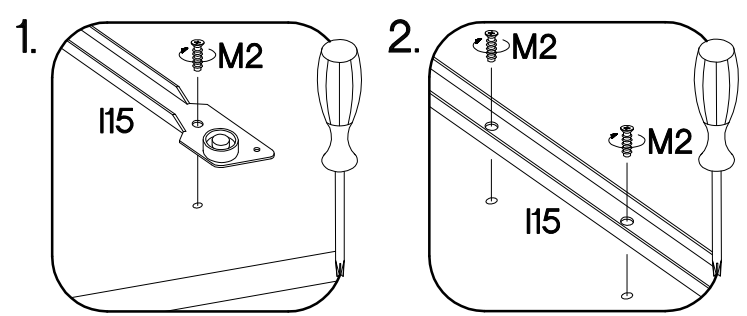

60 min

ELENA KONTENEREK

†8x30mm  A	†6x42mm  B2	†15/12mm  C	†12/10mm  C5	L=20mm  D2	L=450mm  I15	 L	†6,3x13mm  M2	†6,3x9,5mm  M4	†3.5x13mm  P5	†4.0x25mm  R
24	6	8	6	14	3	4	18	18	9	2

P-ISM-ELA-10

ELA.611

Colli	Ersatzteil Nummer	Dimension
Colli 1/1	ELA.109	483x483x15
	ELA.110	483x483x15
	ELA.201 x2	386x500x15
	ELA.610	492x363x2,5
	ELA.611 X3	327x448x2,5
	ELA.715 x3	381x137x15
	WST.0169 x3	450x70x12
	WST.0170 x3	450x70x12
	WST.0236 x3	304x84x12

1

L=20mm  D2 6	∅12/10mm  C5 6	∅8x30mm  A 12
---	---	--

x3

2

∅6x42mm  B2 6

x3

3

x3

4

L=450mm	+6,3x9,5mm	+3.5x13mm
		
3	18	9

x3

5

$\varnothing 8 \times 30 \text{mm}$  A 12	$\varnothing 15/12 \text{mm}$  C 8	$L=20 \text{mm}$  D2 8
---	--	--

x2

6

$L=450 \text{mm}$  I15 3	$\varnothing 6,3 \times 13 \text{mm}$  M2 18
---	---