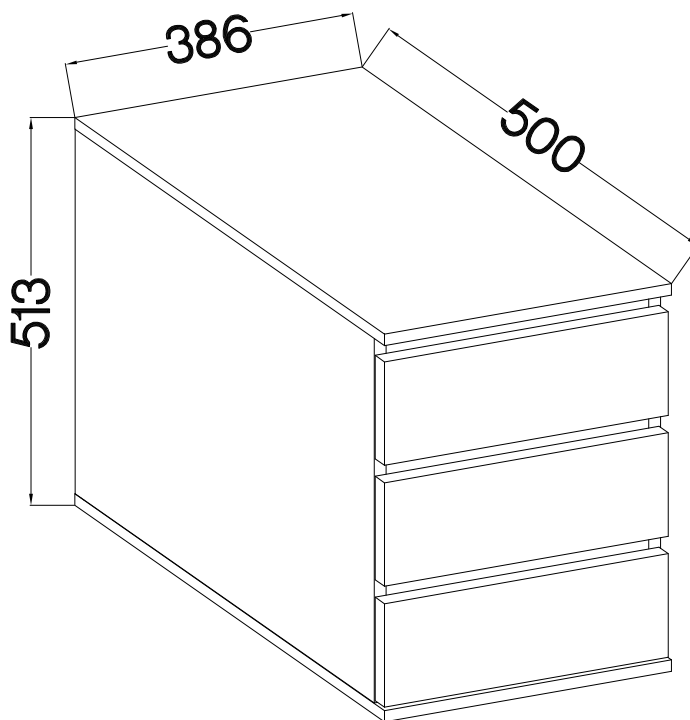

60 min

ELENA KONTENEREK

†8x30mm  A	†6x42mm  B2	†15/12mm  C	†12/10mm  C5	L=20mm  D2	L=450mm  I15	 L	†6,3x13mm  M2	†6,3x9,5mm  M4	†3.5x13mm  P5	†4.0x25mm  R
24	6	8	6	14	3	4	18	18	9	2

P-ISM-ELA-10

ELA.611

Colli	Ersatzteil Nummer	Dimension
Colli 1/1	ELA.109	483x483x15
	ELA.110	483x483x15
	ELA.201 x2	386x500x15
	ELA.610	492x363x2,5
	ELA.611 X3	327x448x2,5
	ELA.715 x3	381x137x15
	WST.0169 x3	450x70x12
	WST.0170 x3	450x70x12
	WST.0236 x3	304x84x12

1

L=20mm  D2 6	∅12/10mm  C5 6	∅8x30mm  A 12
---	---	--

x3

2

∅6x42mm  B2 6

x3

3

x3

4

L=450mm	+6,3x9,5mm	+3.5x13mm
		
3	18	9

x3

5

$\varnothing 8 \times 30 \text{mm}$  A 12	$\varnothing 15/12 \text{mm}$  C 8	$L=20 \text{mm}$  D2 8
---	--	--

x2

6

$L=450 \text{mm}$  I15 3	$\varnothing 6,3 \times 13 \text{mm}$  M2 18
---	---