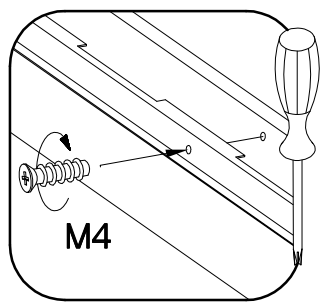

60 min

ELENA KONTENEREK

†8x30mm  A	†6x42mm  B2	†15/12mm  C	†12/10mm  C5	L=20mm  D2	L=450mm  I15	 L	†6,3x13mm  M2	†6,3x9,5mm  M4	†3.5x13mm  P5	†4.0x25mm  R
24	6	8	6	14	3	4	18	18	9	2

P-ISM-ELA-10

ELA.611

Colli	Ersatzteil Nummer	Dimension
Colli 1/1	ELA.109	483x483x15
	ELA.110	483x483x15
	ELA.201 x2	386x500x15
	ELA.610	492x363x2,5
	ELA.611 X3	327x448x2,5
	ELA.715 x3	381x137x15
	WST.0169 x3	450x70x12
	WST.0170 x3	450x70x12
	WST.0236 x3	304x84x12

1

L=20mm  D2 6	∅12/10mm  C5 6	∅8x30mm  A 12
---	---	--

x3

2

∅6x42mm  B2 6

x3

3

x3

4

L=450mm	+6,3x9,5mm	+3.5x13mm
		
3	18	9

x3

5

$\varnothing 8 \times 30 \text{mm}$  A 12	$\varnothing 15/12 \text{mm}$  C 8	$L=20 \text{mm}$  D2 8
---	--	--

x2

6

$L=450 \text{mm}$  I15 3	$\varnothing 6,3 \times 13 \text{mm}$  M2 18
---	---