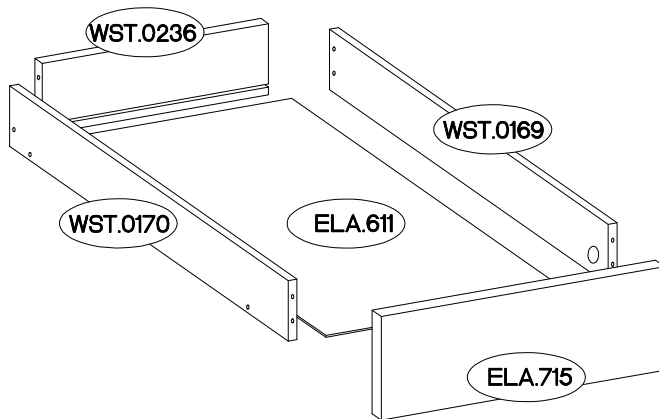

60 min

ELENA KONTENEREK

†8x30mm  A	†6x42mm  B2	†15/12mm  C	†12/10mm  C5	L=20mm  D2	L=450mm  I15	 L	†6,3x13mm  M2	†6,3x9,5mm  M4	†3.5x13mm  P5	†4.0x25mm  R
24	6	8	6	14	3	4	18	18	9	2

P-ISM-ELA-10

ELA.611

Colli	Ersatzteil Nummer	Dimension
Colli 1/1	ELA.109	483x483x15
	ELA.110	483x483x15
	ELA.201 x2	386x500x15
	ELA.610	492x363x2,5
	ELA.611 X3	327x448x2,5
	ELA.715 x3	381x137x15
	WST.0169 x3	450x70x12
	WST.0170 x3	450x70x12
	WST.0236 x3	304x84x12

1

L=20mm  D2 6	∅12/10mm  C5 6	∅8x30mm  A 12
---	---	--

x3

2

∅6x42mm  B2 6

x3

3

x3

4

L=450mm	+6,3x9,5mm	+3.5x13mm
		
3	18	9

x3

5

$\varnothing 8 \times 30 \text{mm}$  A 12	$\varnothing 15/12 \text{mm}$  C 8	$L=20 \text{mm}$  D2 8
---	--	--

x2

6

$L=450 \text{mm}$  I15 3	$\varnothing 6,3 \times 13 \text{mm}$  M2 18
---	---

7

8

9

10

ELENA 4D 2S
ELENA 4D 2S-L

11