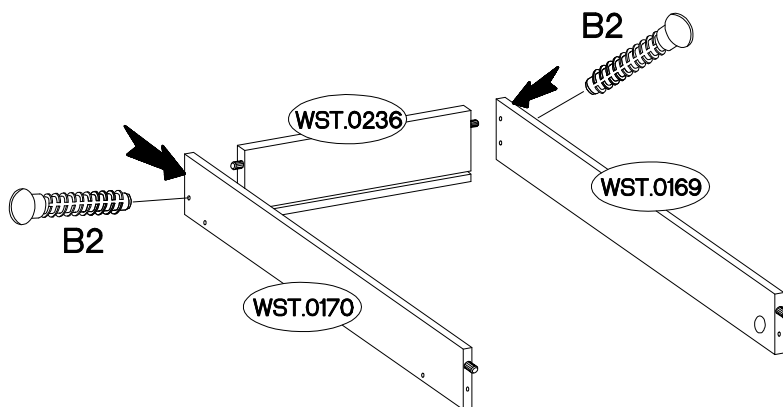

60 min

ELENA KONTENEREK

†8x30mm  A	†6x42mm  B2	†15/12mm  C	†12/10mm  C5	L=20mm  D2	L=450mm  I15	 L	†6,3x13mm  M2	†6,3x9,5mm  M4	†3.5x13mm  P5	†4.0x25mm  R
24	6	8	6	14	3	4	18	18	9	2

P-ISM-ELA-10

ELA.611

Colli	Ersatzteil Nummer	Dimension
Colli 1/1	ELA.109	483x483x15
	ELA.110	483x483x15
	ELA.201 x2	386x500x15
	ELA.610	492x363x2,5
	ELA.611 X3	327x448x2,5
	ELA.715 x3	381x137x15
	WST.0169 x3	450x70x12
	WST.0170 x3	450x70x12
	WST.0236 x3	304x84x12

1

L=20mm  D2 6	∅12/10mm  C5 6	∅8x30mm  A 12
---	---	--

x3

2

∅6x42mm  B2 6

x3

3

x3

4

L=450mm	+6,3x9,5mm	+3.5x13mm
		
3	18	9

x3

5

$\varnothing 8 \times 30 \text{mm}$  A 12	$\varnothing 15/12 \text{mm}$  C 8	$L=20 \text{mm}$  D2 8
---	--	--

x2

6

$L=450 \text{mm}$  I15 3	$\varnothing 6,3 \times 13 \text{mm}$  M2 18
---	---