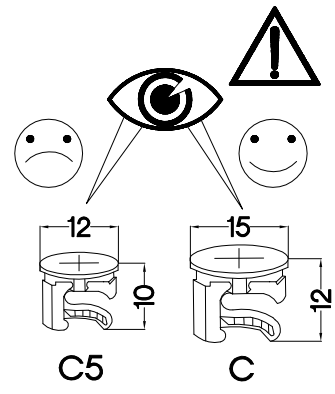

60 min

ELENA KONTENEREK

†8x30mm  A	†6x42mm  B2	†15/12mm  C	†12/10mm  C5	L=20mm  D2	L=450mm  I15	 L	†6,3x13mm  M2	†6,3x9,5mm  M4	†3.5x13mm  P5	†4.0x25mm  R
24	6	8	6	14	3	4	18	18	9	2

P-ISM-ELA-10

ELA.611

Colli	Ersatzteil Nummer	Dimension
Colli 1/1	ELA.109	483x483x15
	ELA.110	483x483x15
	ELA.201 x2	386x500x15
	ELA.610	492x363x2,5
	ELA.611 X3	327x448x2,5
	ELA.715 x3	381x137x15
	WST.0169 x3	450x70x12
	WST.0170 x3	450x70x12
	WST.0236 x3	304x84x12

1

L=20mm  D2 6	∅12/10mm  C5 6	∅8x30mm  A 12
---	---	--

x3

2

∅6x42mm  B2 6

x3

3

x3

4

L=450mm	+6,3x9,5mm	+3.5x13mm
		
3	18	9

x3

5

$\varnothing 8 \times 30 \text{mm}$  A 12	$\varnothing 15/12 \text{mm}$  C 8	$L=20 \text{mm}$  D2 8
---	--	--

x2

6

$L=450 \text{mm}$  I15 3	$\varnothing 6,3 \times 13 \text{mm}$  M2 18
---	---

7

8

9

10

ELENA 4D 2S
ELENA 4D 2S-L

11