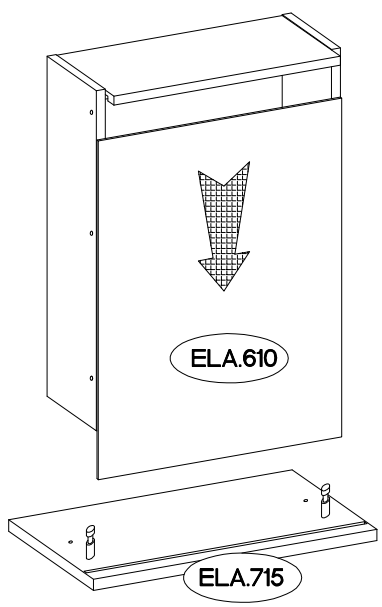

60 min

ELENA KONTENEREK

†8x30mm  A	†6x42mm  B2	†15/12mm  C	†12/10mm  C5	L=20mm  D2	L=450mm  I15	 L	†6,3x13mm  M2	†6,3x9,5mm  M4	†3.5x13mm  P5	†4.0x25mm  R
24	6	8	6	14	3	4	18	18	9	2

P-ISM-ELA-10

ELA.611

Colli	Ersatzteil Nummer	Dimension
Colli 1/1	ELA.109	483x483x15
	ELA.110	483x483x15
	ELA.201 x2	386x500x15
	ELA.610	492x363x2,5
	ELA.611 X3	327x448x2,5
	ELA.715 x3	381x137x15
	WST.0169 x3	450x70x12
	WST.0170 x3	450x70x12
	WST.0236 x3	304x84x12

1

L=20mm  D2 6	∅12/10mm  C5 6	∅8x30mm  A 12
---	---	--

x3

2

∅6x42mm  B2 6

x3

3

x3

4

L=450mm	+6,3x9,5mm	+3.5x13mm
		
3	18	9

x3

5

$\varnothing 8 \times 30 \text{mm}$  A 12	$\varnothing 15/12 \text{mm}$  C 8	$L=20 \text{mm}$  D2 8
---	--	--

x2

6

$L=450 \text{mm}$  I15 3	$\varnothing 6,3 \times 13 \text{mm}$  M2 18
---	---