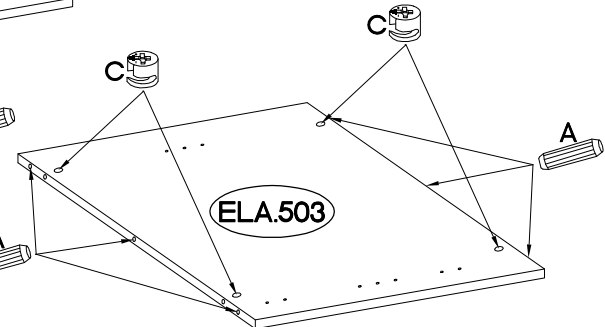

60 min

ELENA NA 3D

±35/16mm G2 4	H=0 H 6	±3.5x13mm P5 12	±35/9mm G1 2	±4.0x16mm P1 2	 T3 1	 L2 4		
±15/12mm C 12	 E 12	±8x30mm A 22	L=20mm D2 12	L=128mm S 3	±4.0x30mm R2 6	±3.0x20mm P7 28	±5/16mm J3 8	±4.0x25mm R 4

Colli	Ersatzteil Nummer	Dimension
Colli 1/1	ELA.103	550x530x15
	ELA.104	550x530x15
	ELA.301	425x495x15
	ELA.303	858x495x15
	ELA.405	1300x512x15
	ELA.409	1300x512x15
	ELA.503	518x511x15
	ELA.604	546x880x2,5
	ELA.605	546x447x2,5
	ELA.702 x3	473x430x15
ELA.903	1300x70x15	

1

±15/12mm  C 12	±8x30mm  A 22	L=20mm  D2 12	 T3 1	±4.0x16mm  P1 1
---	--	--	---	--

2

L=128mm  S 3	±4.0x30mm  R2 6	±35/16mm  G2 4	H=0  H 6	±35/9mm  G1 2
		±3.5x13mm  P5 12		

3

4

±4.0x16mm
P1
1

5

L2
4
±3.0x20mm
P7
28

6

 E	$\pm 5/16$ mm  J3
12	8

7

4.0x25mm

R

4