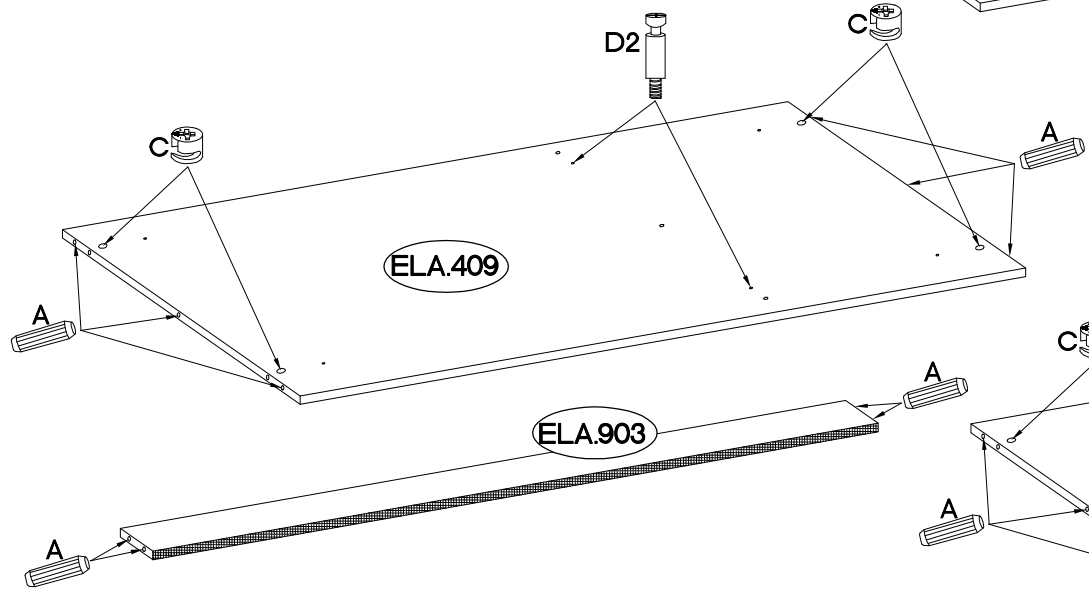

60 min

ELENA NA 3D

±35/16mm G2 4	H=0 H 6	±3.5x13mm P5 12	±35/9mm G1 2	±4.0x16mm P1 2	 T3 1	 L2 4		
±15/12mm C 12	 E 12	±8x30mm A 22	L=20mm D2 12	L=128mm S 3	±4.0x30mm R2 6	±3.0x20mm P7 28	±5/16mm J3 8	±4.0x25mm R 4

Colli	Ersatzteil Nummer	Dimension
Colli 1/1	ELA.103	550x530x15
	ELA.104	550x530x15
	ELA.301	425x495x15
	ELA.303	858x495x15
	ELA.405	1300x512x15
	ELA.409	1300x512x15
	ELA.503	518x511x15
	ELA.604	546x880x2,5
	ELA.605	546x447x2,5
	ELA.702 x3	473x430x15
ELA.903	1300x70x15	

1

±15/12mm  C 12	±8x30mm  A 22	L=20mm  D2 12	 T3 1	±4.0x16mm  P1 1
---	--	--	---	--

2

L=128mm  S 3	±4.0x30mm  R2 6	±35/16mm  G2 4	H=0  H 6	±35/9mm  G1 2
		±3.5x13mm  P5 12		

3

4

±4.0x16mm
P1
1

5

L2
4
±3.0x20mm
P7
28

6

 E	$\pm 5/16$ mm  J3
12	8

7

4.0x25mm

R

4