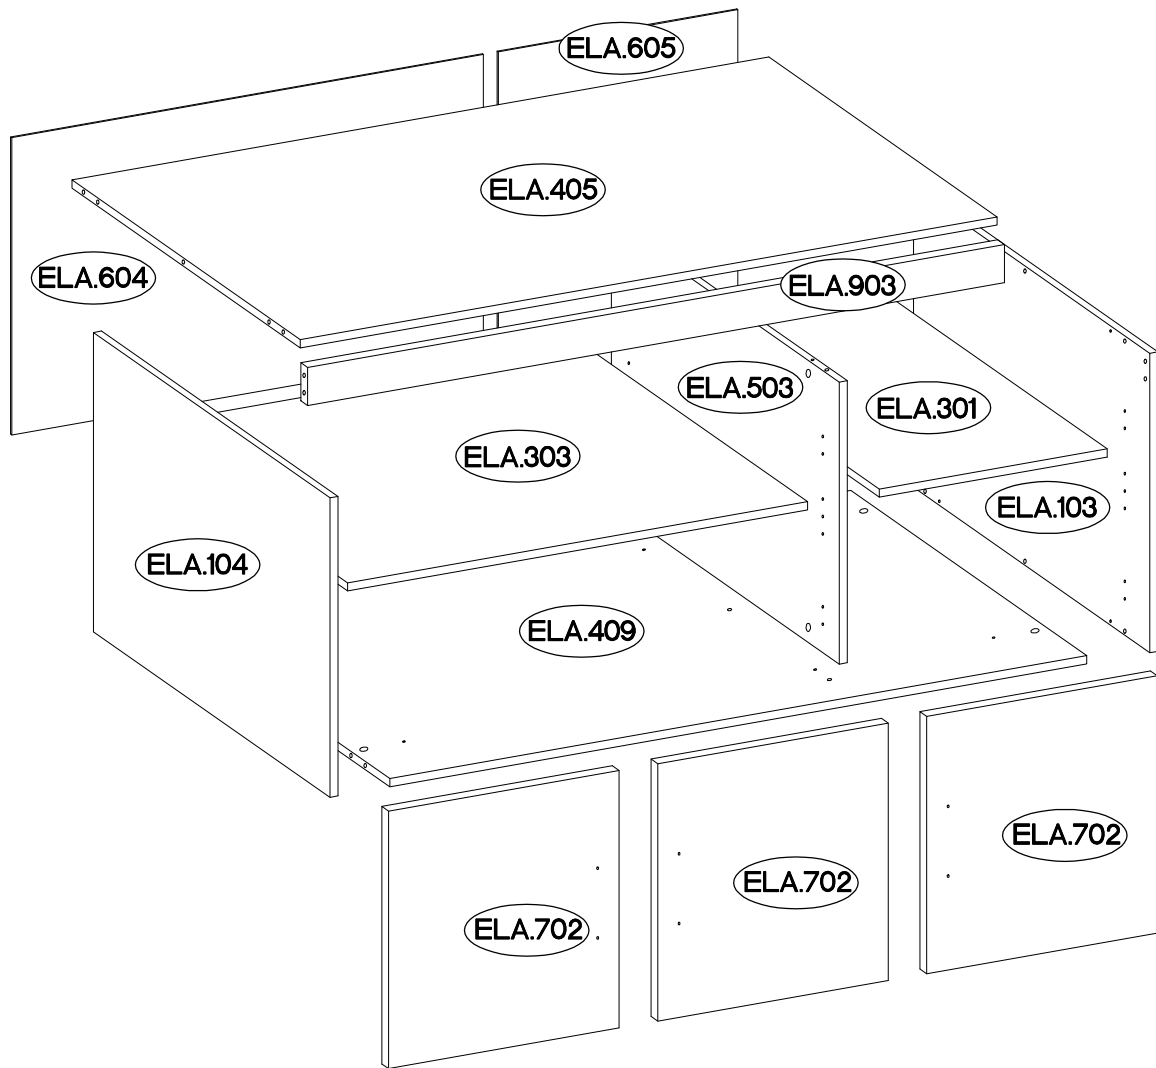

60 min

ELENA NA 3D

±35/16mm G2 4	H=0 H 6	±3.5x13mm P5 12	±35/9mm G1 2	±4.0x16mm P1 2	 T3 1	 L2 4		
±15/12mm C 12	 E 12	±8x30mm A 22	L=20mm D2 12	L=128mm S 3	±4.0x30mm R2 6	±3.0x20mm P7 28	±5/16mm J3 8	±4.0x25mm R 4

Colli	Ersatzteil Nummer	Dimension
Colli 1/1	ELA.103	550x530x15
	ELA.104	550x530x15
	ELA.301	425x495x15
	ELA.303	858x495x15
	ELA.405	1300x512x15
	ELA.409	1300x512x15
	ELA.503	518x511x15
	ELA.604	546x880x2,5
	ELA.605	546x447x2,5
	ELA.702 x3	473x430x15
ELA.903	1300x70x15	

1

±15/12mm  C 12	±8x30mm  A 22	L=20mm  D2 12	 T3 1	±4.0x16mm  P1 1
---	--	--	---	--

2

L=128mm  S 3	±4.0x30mm  R2 6	±35/16mm  G2 4	H=0  H 6	±35/9mm  G1 2
		±3.5x13mm  P5 12		

3

4

±4.0x16mm
P1
1

5

L2
4
±3.0x20mm
P7
28

6

 E	$\pm 5/16$ mm  J3
12	8

7

4.0x25mm

R

4