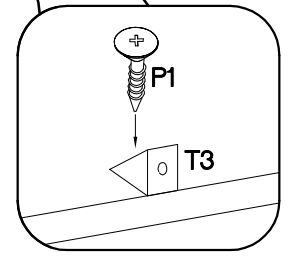

60 min

ELENA NA 3D

±35/16mm G2 4	H=0 H 6	±3.5x13mm P5 12	±35/9mm G1 2	±4.0x16mm P1 2	 T3 1	 L2 4		
±15/12mm C 12	 E 12	±8x30mm A 22	L=20mm D2 12	L=128mm S 3	±4.0x30mm R2 6	±3.0x20mm P7 28	±5/16mm J3 8	±4.0x25mm R 4

Colli	Ersatzteil Nummer	Dimension
Colli 1/1	ELA.103	550x530x15
	ELA.104	550x530x15
	ELA.301	425x495x15
	ELA.303	858x495x15
	ELA.405	1300x512x15
	ELA.409	1300x512x15
	ELA.503	518x511x15
	ELA.604	546x880x2,5
	ELA.605	546x447x2,5
	ELA.702 x3	473x430x15
ELA.903	1300x70x15	

1

±15/12mm  C 12	±8x30mm  A 22	L=20mm  D2 12	 T3 1	±4.0x16mm  P1 1
---	--	--	---	--

2

L=128mm  S 3	±4.0x30mm  R2 6	±35/16mm  G2 4	H=0  H 6	±35/9mm  G1 2
		±3.5x13mm  P5 12		

3

4

±4.0x16mm
P1
1

5

L2
4
±3.0x20mm
P7
28

6

 E	$\pm 5/16$ mm  J3
12	8

7

4.0x25mm

R

4