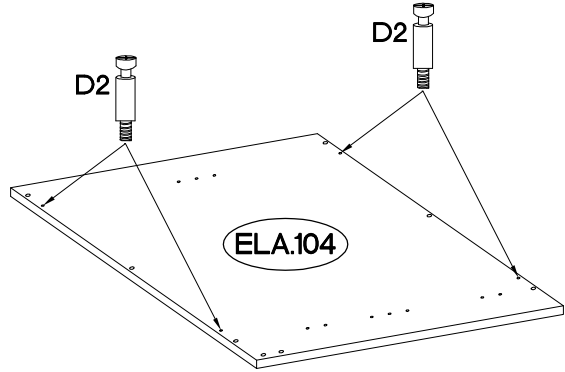

60 min

ELENA NA 3D

±35/16mm G2 4	H=0 H 6	±3.5x13mm P5 12	±35/9mm G1 2	±4.0x16mm P1 2	 T3 1	 L2 4		
±15/12mm C 12	 E 12	±8x30mm A 22	L=20mm D2 12	L=128mm S 3	±4.0x30mm R2 6	±3.0x20mm P7 28	±5/16mm J3 8	±4.0x25mm R 4

Colli	Ersatzteil Nummer	Dimension
Colli 1/1	ELA.103	550x530x15
	ELA.104	550x530x15
	ELA.301	425x495x15
	ELA.303	858x495x15
	ELA.405	1300x512x15
	ELA.409	1300x512x15
	ELA.503	518x511x15
	ELA.604	546x880x2,5
	ELA.605	546x447x2,5
	ELA.702 x3	473x430x15
ELA.903	1300x70x15	

1

±15/12mm  C 12	±8x30mm  A 22	L=20mm  D2 12	 T3 1	±4.0x16mm  P1 1
---	--	--	---	--

2

L=128mm  S 3	±4.0x30mm  R2 6	±35/16mm  G2 4	H=0  H 6	±35/9mm  G1 2
		±3.5x13mm  P5 12		

3

4

±4.0x16mm
P1
1

5

L2
4
±3.0x20mm
P7
28

6

 E	$\pm 5/16$ mm  J3
12	8

7

4.0x25mm

R

4