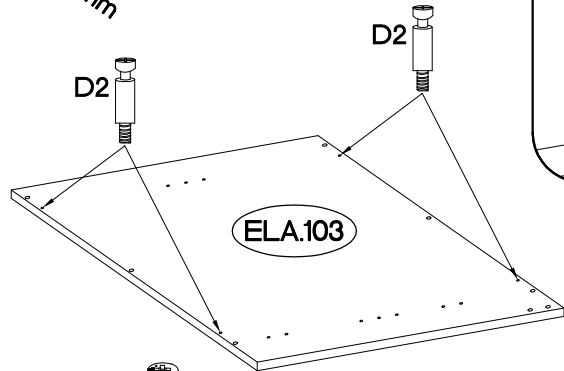

60 min

ELENA NA 3D

±35/16mm G2 4	H=0 H 6	±3.5x13mm P5 12	±35/9mm G1 2	±4.0x16mm P1 2	 T3 1	 L2 4		
±15/12mm C 12	 E 12	±8x30mm A 22	L=20mm D2 12	L=128mm S 3	±4.0x30mm R2 6	±3.0x20mm P7 28	±5/16mm J3 8	±4.0x25mm R 4

Colli	Ersatzteil Nummer	Dimension
Colli 1/1	ELA.103	550x530x15
	ELA.104	550x530x15
	ELA.301	425x495x15
	ELA.303	858x495x15
	ELA.405	1300x512x15
	ELA.409	1300x512x15
	ELA.503	518x511x15
	ELA.604	546x880x2,5
	ELA.605	546x447x2,5
	ELA.702 x3	473x430x15
ELA.903	1300x70x15	

1

±15/12mm  C 12	±8x30mm  A 22	L=20mm  D2 12	 T3 1	±4.0x16mm  P1 1
---	--	--	---	--

2

L=128mm  S 3	±4.0x30mm  R2 6	±35/16mm  G2 4	H=0  H 6	±35/9mm  G1 2
		±3.5x13mm  P5 12		

3

4

±4.0x16mm
P1
1

5

L2
4
±3.0x20mm
P7
28

6

 E	$\pm 5/16$ mm  J3
12	8

7

4.0x25mm

R

4