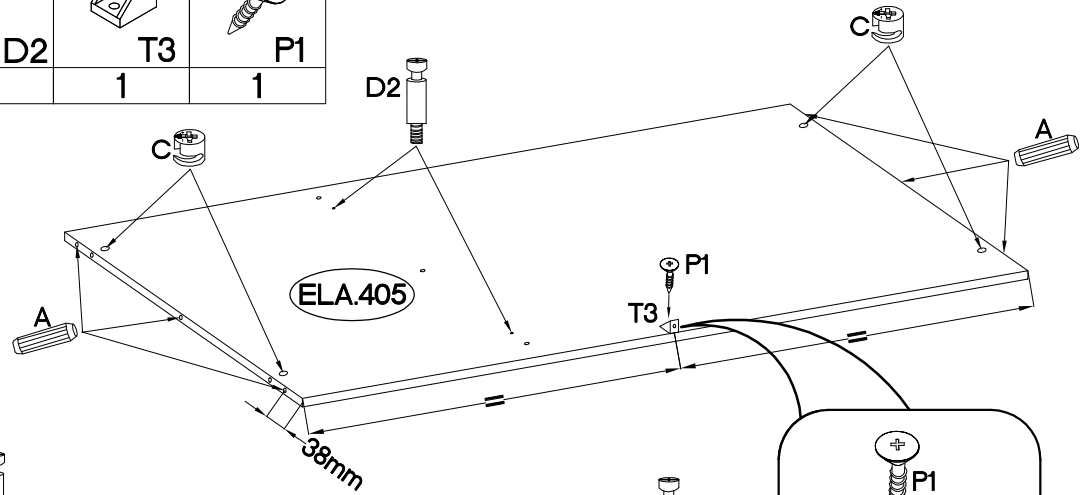

60 min

ELENA NA 3D

±35/16mm G2 4	H=0 H 6	±3.5x13mm P5 12	±35/9mm G1 2	±4.0x16mm P1 2	 T3 1	 L2 4		
±15/12mm C 12	 E 12	±8x30mm A 22	L=20mm D2 12	L=128mm S 3	±4.0x30mm R2 6	±3.0x20mm P7 28	±5/16mm J3 8	±4.0x25mm R 4

Colli	Ersatzteil Nummer	Dimension
Colli 1/1	ELA.103	550x530x15
	ELA.104	550x530x15
	ELA.301	425x495x15
	ELA.303	858x495x15
	ELA.405	1300x512x15
	ELA.409	1300x512x15
	ELA.503	518x511x15
	ELA.604	546x880x2,5
	ELA.605	546x447x2,5
	ELA.702 x3	473x430x15
ELA.903	1300x70x15	

1

±15/12mm  C 12	±8x30mm  A 22	L=20mm  D2 12	 T3 1	±4.0x16mm  P1 1
---	--	--	---	--

2

L=128mm  S 3	±4.0x30mm  R2 6	±35/16mm  G2 4	H=0  H 6	±35/9mm  G1 2
		±3.5x13mm  P5 12		

3

4

±4.0x16mm
P1
1

5

L2
4
±3.0x20mm
P7
28

6

 E	$\pm 5/16$ mm  J3
12	8

7

4.0x25mm

R

4