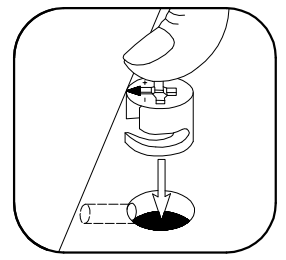

60 min

ELENA NA 3D

±35/16mm G2 4	H=0 H 6	±3.5x13mm P5 12	±35/9mm G1 2	±4.0x16mm P1 2	 T3 1	 L2 4		
±15/12mm C 12	 E 12	±8x30mm A 22	L=20mm D2 12	L=128mm S 3	±4.0x30mm R2 6	±3.0x20mm P7 28	±5/16mm J3 8	±4.0x25mm R 4

Colli	Ersatzteil Nummer	Dimension
Colli 1/1	ELA.103	550x530x15
	ELA.104	550x530x15
	ELA.301	425x495x15
	ELA.303	858x495x15
	ELA.405	1300x512x15
	ELA.409	1300x512x15
	ELA.503	518x511x15
	ELA.604	546x880x2,5
	ELA.605	546x447x2,5
	ELA.702 x3	473x430x15
ELA.903	1300x70x15	

1

±15/12mm  C 12	±8x30mm  A 22	L=20mm  D2 12	 T3 1	±4.0x16mm  P1 1
---	--	--	---	--

2

L=128mm  S 3	±4.0x30mm  R2 6	±35/16mm  G2 4	H=0  H 6	±35/9mm  G1 2
		±3.5x13mm  P5 12		

3

4

±4.0x16mm
P1
1

5

L2
4
±3.0x20mm
P7
28

6

 E	$\pm 5/16$ mm  J3
12	8

7

4.0x25mm

R

4