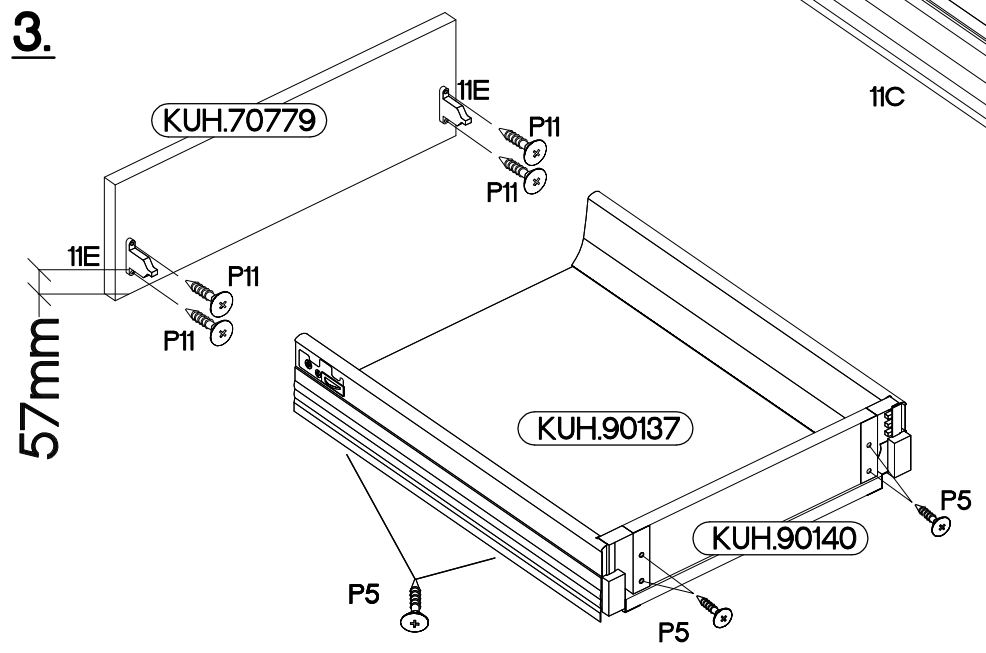

60 D 3S BB
Premium Box

0.5h

KUH.90137

x2

11A	11B	11C	11D	11E	11F	11G
3	2	3	1	6	4	6
	+6.3x13mm	+4.0x16mm	+3.5x13mm	+3.0x16mm	M4x22mm	
11H	M3	P1	P5	P11	S	U
4	12	12	24	12	3	6

Ersatzteil Nummer	Dimension
KUH.70779	140x596x16
KUH.70780 x2	283x596x16
KUH.90137 x3	442x492x16
KUH.90140	480x70x16
KUH.90142 x2	480x148x16

ISM-KUH-01193

1

							
11B	11C	11E	11F	11H	P11	P5	11G
2	2	4	4	4	8	16	4

x2

VARIANT HIGH GLOSS

2

 11D	 11C	 11E	 P11	 P5	 11G
1	1	2	4	8	2

VARIANT HIGH GLOSS