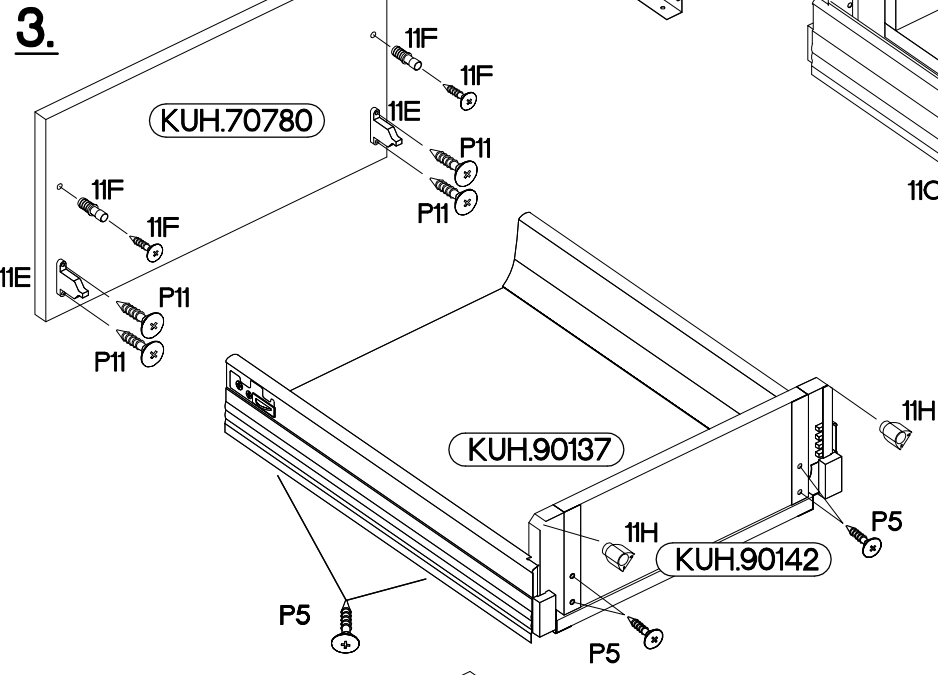

60 D 3S BB
Premium Box

0.5h

KUH.90137

x2

11A	11B	11C	11D	11E	11F	11G
3	2	3	1	6	4	6
	+6.3x13mm	+4.0x16mm	+3.5x13mm	+3.0x16mm	M4x22mm	
11H	M3	P1	P5	P11	S	U
4	12	12	24	12	3	6

Ersatzteil Nummer	Dimension
KUH.70779	140x596x16
KUH.70780 x2	283x596x16
KUH.90137 x3	442x492x16
KUH.90140	480x70x16
KUH.90142 x2	480x148x16

ISM-KUH-01193

1

							
11B	11C	11E	11F	11H	P11	P5	11G
2	2	4	4	4	8	16	4

x2

VARIANT HIGH GLOSS

2

 11D	 11C	 11E	 P11	 P5	 11G
1	1	2	4	8	2

VARIANT HIGH GLOSS