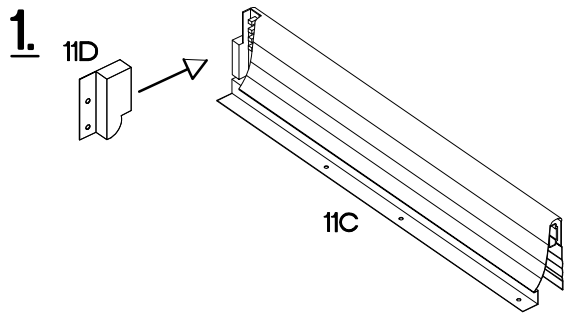

2

 11D	 11C	 11E	 P11	 P5	 11G
1	1	2	4	8	2

VARIANT HIGH GLOSS