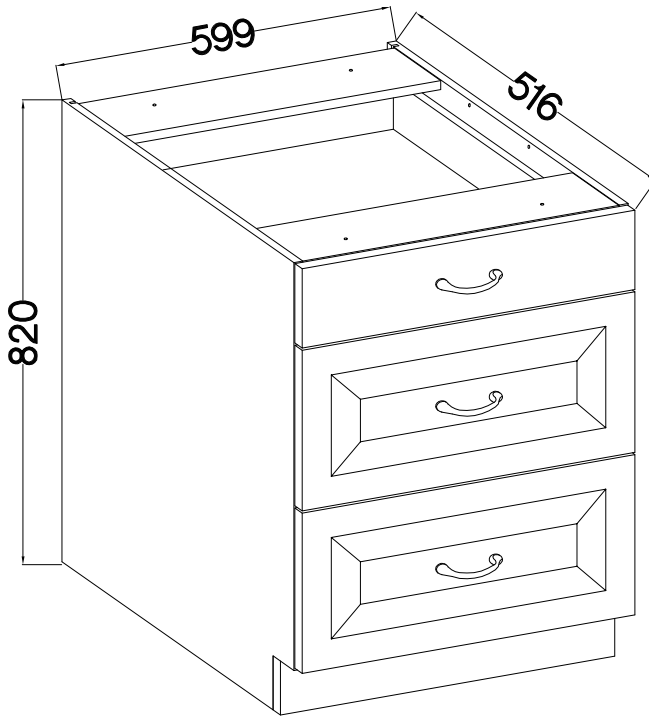

60 D 3S BB
Premium Box

0.5h

KUH.90137

x2

11A	11B	11C	11D	11E	11F	11G
3	2	3	1	6	4	6
	+6.3x13mm	+4.0x16mm	+3.5x13mm	+3.0x16mm	M4x22mm	
11H	M3	P1	P5	P11	S	U
4	12	12	24	12	3	6

Ersatzteil Nummer	Dimension
KUH.70779	140x596x16
KUH.70780 x2	283x596x16
KUH.90137 x3	442x492x16
KUH.90140	480x70x16
KUH.90142 x2	480x148x16