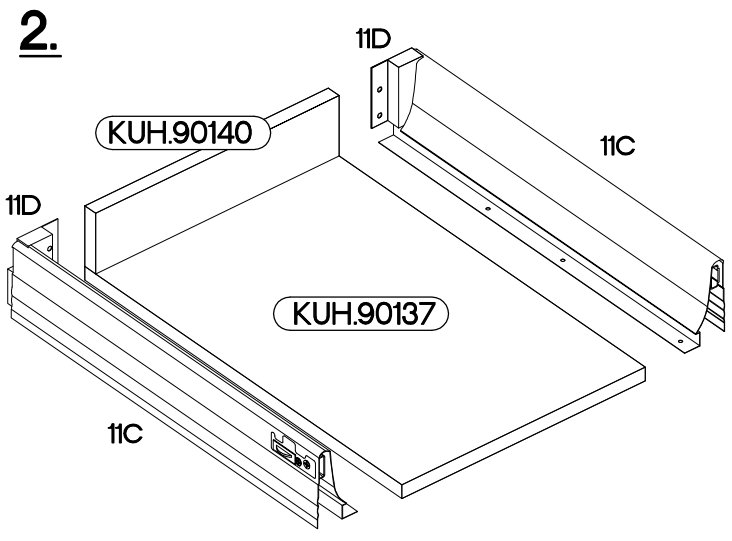

2

 11D	 11C	 11E	 P11	 P5	 11G
1	1	2	4	8	2

VARIANT HIGH GLOSS