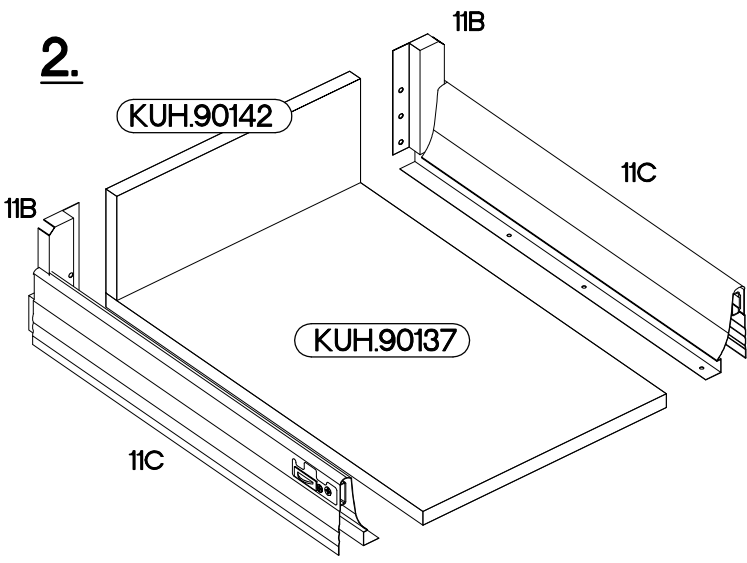

60 D 3S BB
Premium Box

0.5h

KUH.90137

x2

11A	11B	11C	11D	11E	11F	11G
3	2	3	1	6	4	6
	+6.3x13mm	+4.0x16mm	+3.5x13mm	+3.0x16mm	M4x22mm	
11H	M3	P1	P5	P11	S	U
4	12	12	24	12	3	6

Ersatzteil Nummer	Dimension
KUH.70779	140x596x16
KUH.70780 x2	283x596x16
KUH.90137 x3	442x492x16
KUH.90140	480x70x16
KUH.90142 x2	480x148x16

ISM-KUH-01193

1

							
11B	11C	11E	11F	11H	P11	P5	11G
2	2	4	4	4	8	16	4

x2

VARIANT HIGH GLOSS

2

 11D	 11C	 11E	 P11	 P5	 11G
1	1	2	4	8	2

VARIANT HIGH GLOSS