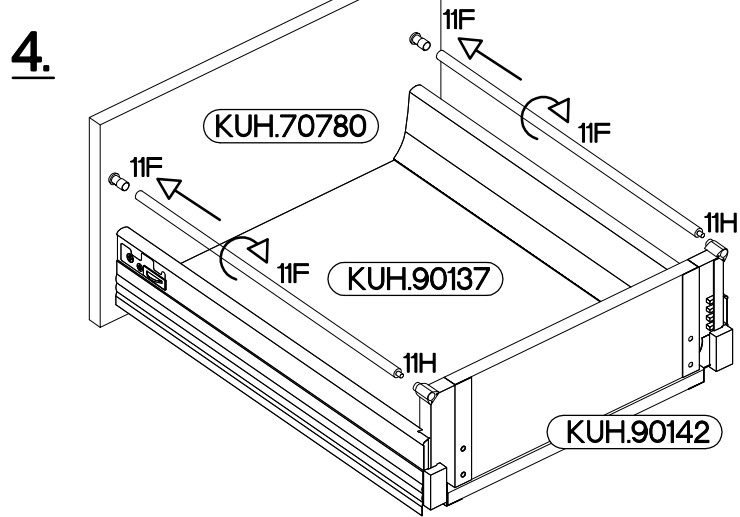

60 D 3S BB
Premium Box

0.5h

KUH.90137

x2

11A	11B	11C	11D	11E	11F	11G
3	2	3	1	6	4	6
	+6.3x13mm	+4.0x16mm	+3.5x13mm	+3.0x16mm	M4x22mm	
11H	M3	P1	P5	P11	S	U
4	12	12	24	12	3	6

Ersatzteil Nummer	Dimension
KUH.70779	140x596x16
KUH.70780 x2	283x596x16
KUH.90137 x3	442x492x16
KUH.90140	480x70x16
KUH.90142 x2	480x148x16

ISM-KUH-01193

1

							
11B	11C	11E	11F	11H	P11	P5	11G
2	2	4	4	4	8	16	4

x2

VARIANT HIGH GLOSS

2

 11D	 11C	 11E	 P11	 P5	 11G
1	1	2	4	8	2

VARIANT HIGH GLOSS