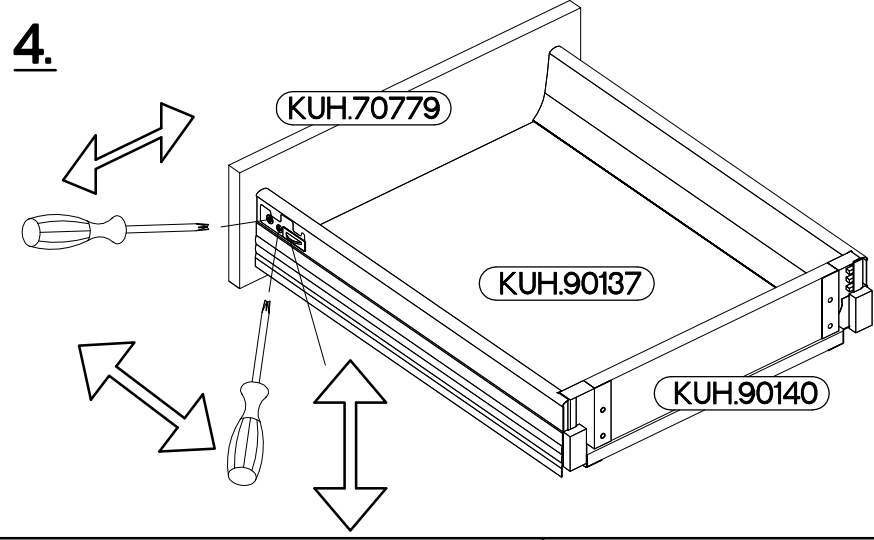

60 D 3S BB
Premium Box

0.5h

KUH.90137

x2

11A	11B	11C	11D	11E	11F	11G
3	2	3	1	6	4	6
	+6.3x13mm	+4.0x16mm	+3.5x13mm	+3.0x16mm	M4x22mm	
11H	M3	P1	P5	P11	S	U
4	12	12	24	12	3	6

Ersatzteil Nummer	Dimension
KUH.70779	140x596x16
KUH.70780 x2	283x596x16
KUH.90137 x3	442x492x16
KUH.90140	480x70x16
KUH.90142 x2	480x148x16

ISM-KUH-01193

1

							
11B	11C	11E	11F	11H	P11	P5	11G
2	2	4	4	4	8	16	4

x2

VARIANT HIGH GLOSS

2

 11D	 11C	 11E	 P11	 P5	 11G
1	1	2	4	8	2

VARIANT HIGH GLOSS