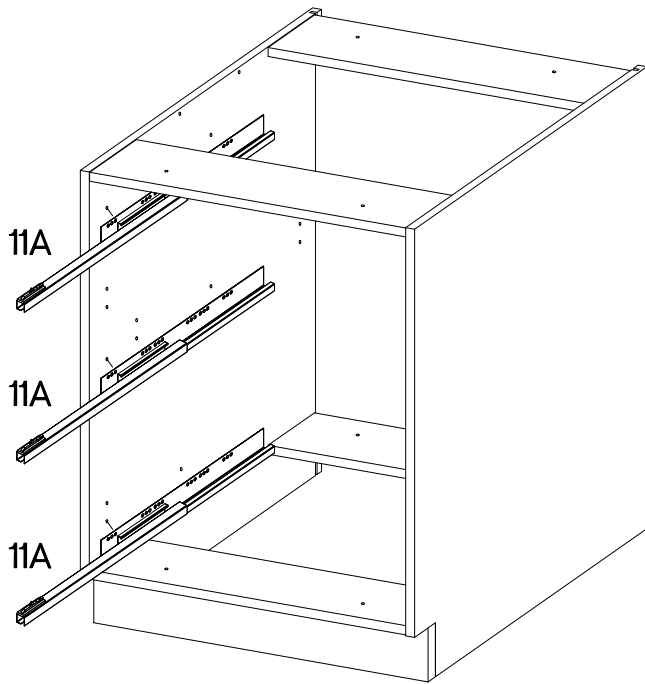

3

11A	M3	P1
3	12	12