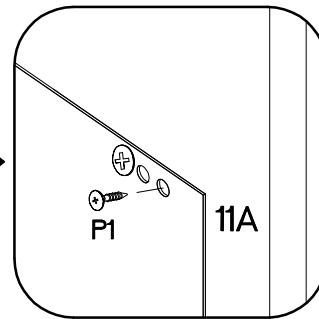

3

11A	M3	P1
3	12	12