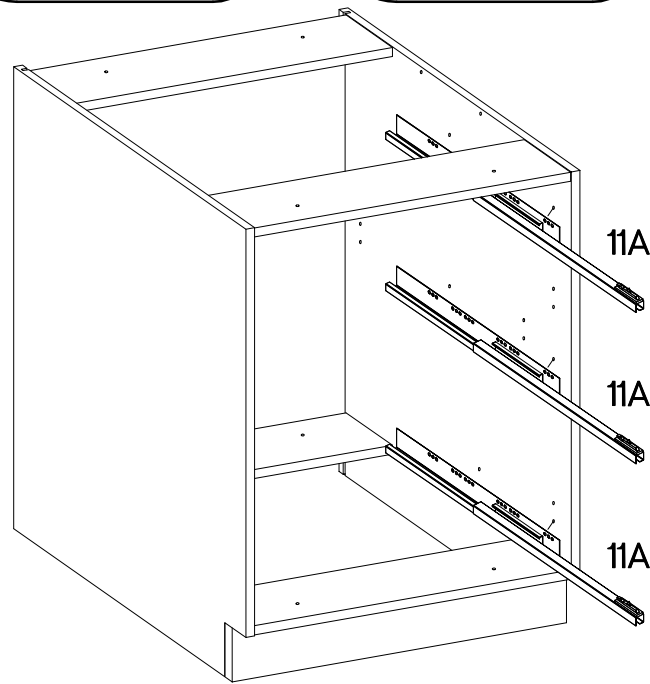

3

11A	M3	P1
3	12	12