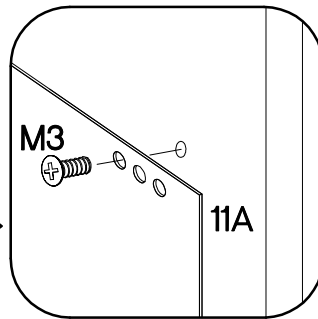

3

11A	M3	P1
3	12	12