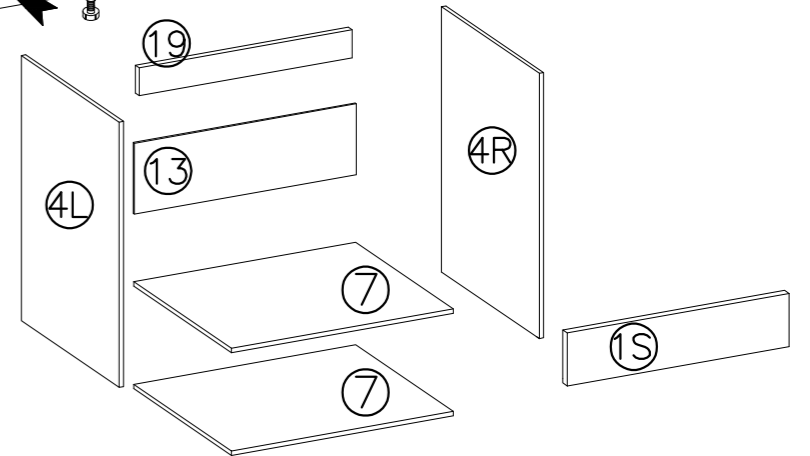

# KITCHEN 17D

### Package No 1

4L 720x490	4R 720x490
7 17D-568x470	
13 17D-115x583	

### Version Glamour

C5 1	ø3.5x16mm P4 2
---------	----------------------

1

∅8x30mm A	M4.0x27mm S1	M4.0x27mm R2	∅35/KR-0 G6	∅5.0x13mm P9
10	1	2	2	4

Version Glamour	
∅3.5x16mm C5	∅3.5x16mm P4
1	2

2

∅3.5x16mm B	∅3.5x16mm O
14	1