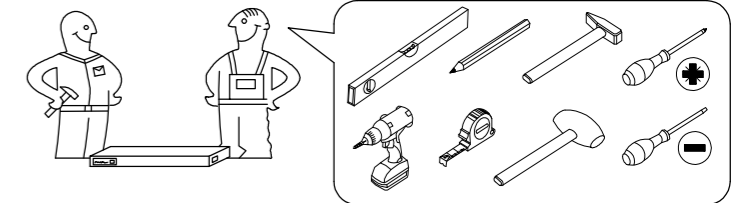

7

- F5
- 4+2
- ∅3.5x16mm
- P4
- 4

BASIC

LUX

**KITCHEN
22D,23D**

Package No 1		Package No 2		Package No 4	
4L 720x490	4R 720x490	1S 22D-796x140 23D-896x140	1D 22D-796x284 23D-896x284	4 22D-694x430 23D-794x430	5A 22D-682x67 23D-782x67
7 22D-768x470 23D-868x470					5B 22D-682x174 23D-782x174
13 22D-718x783 23D-718x883	19 22D-768x80 23D-868x80	M4.0x27mm S1 3 R2 6			