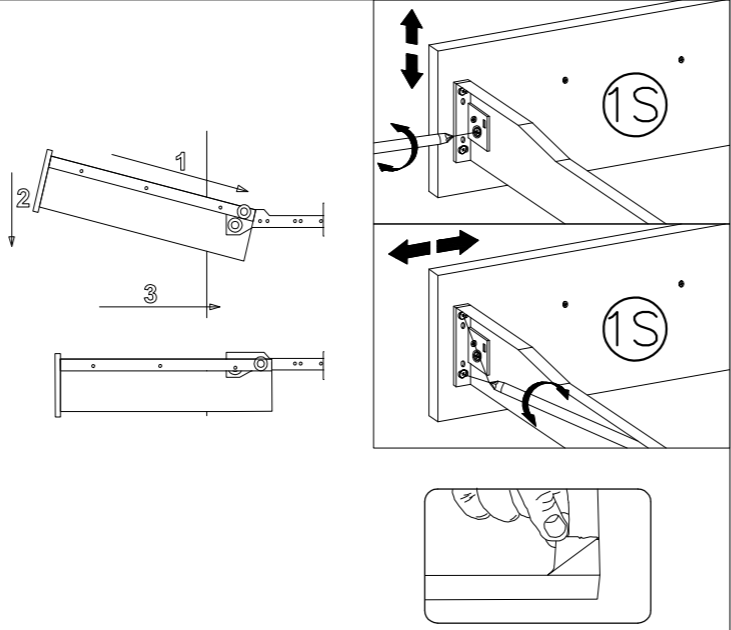

7

- F5
- 4+2
- ∅3.5x16mm
- P4
- 4

BASIC

LUX

**KITCHEN
22D,23D**

Package No 1		Package No 2		Package No 4	
4L 720x490	4R 720x490	1S 22D-796x140 23D-896x140	1D 22D-796x284 23D-896x284	4 22D-694x430 23D-794x430	5A 22D-682x67 23D-782x67
7 22D-768x470 23D-868x470					5B 22D-682x174 23D-782x174
13 22D-718x783 23D-718x883	19 22D-768x80 23D-868x80	M4.0x27mm S1 3 R2 6			

Package No 3			
∅8x30mm A 8	B 10	F10 16	F5 4+2
L 4	O 1	∅3.5x16mm P4 20	∅3.5x30mm R8 6

BASIC

PR1 3SET ∅5.0x13mm	C3 6 4.0x20mm	P9 12 ∅3.5x16mm
-----------------------	------------------	--------------------

LUX

PR2 1SET ∅5.0x13mm	P9 24 ∅3.5x16mm
PR2 2SET	P4 40

1

	PR1			
3SET		12	6	12

BASIC

	PR2	
3SET		24

LUX

2