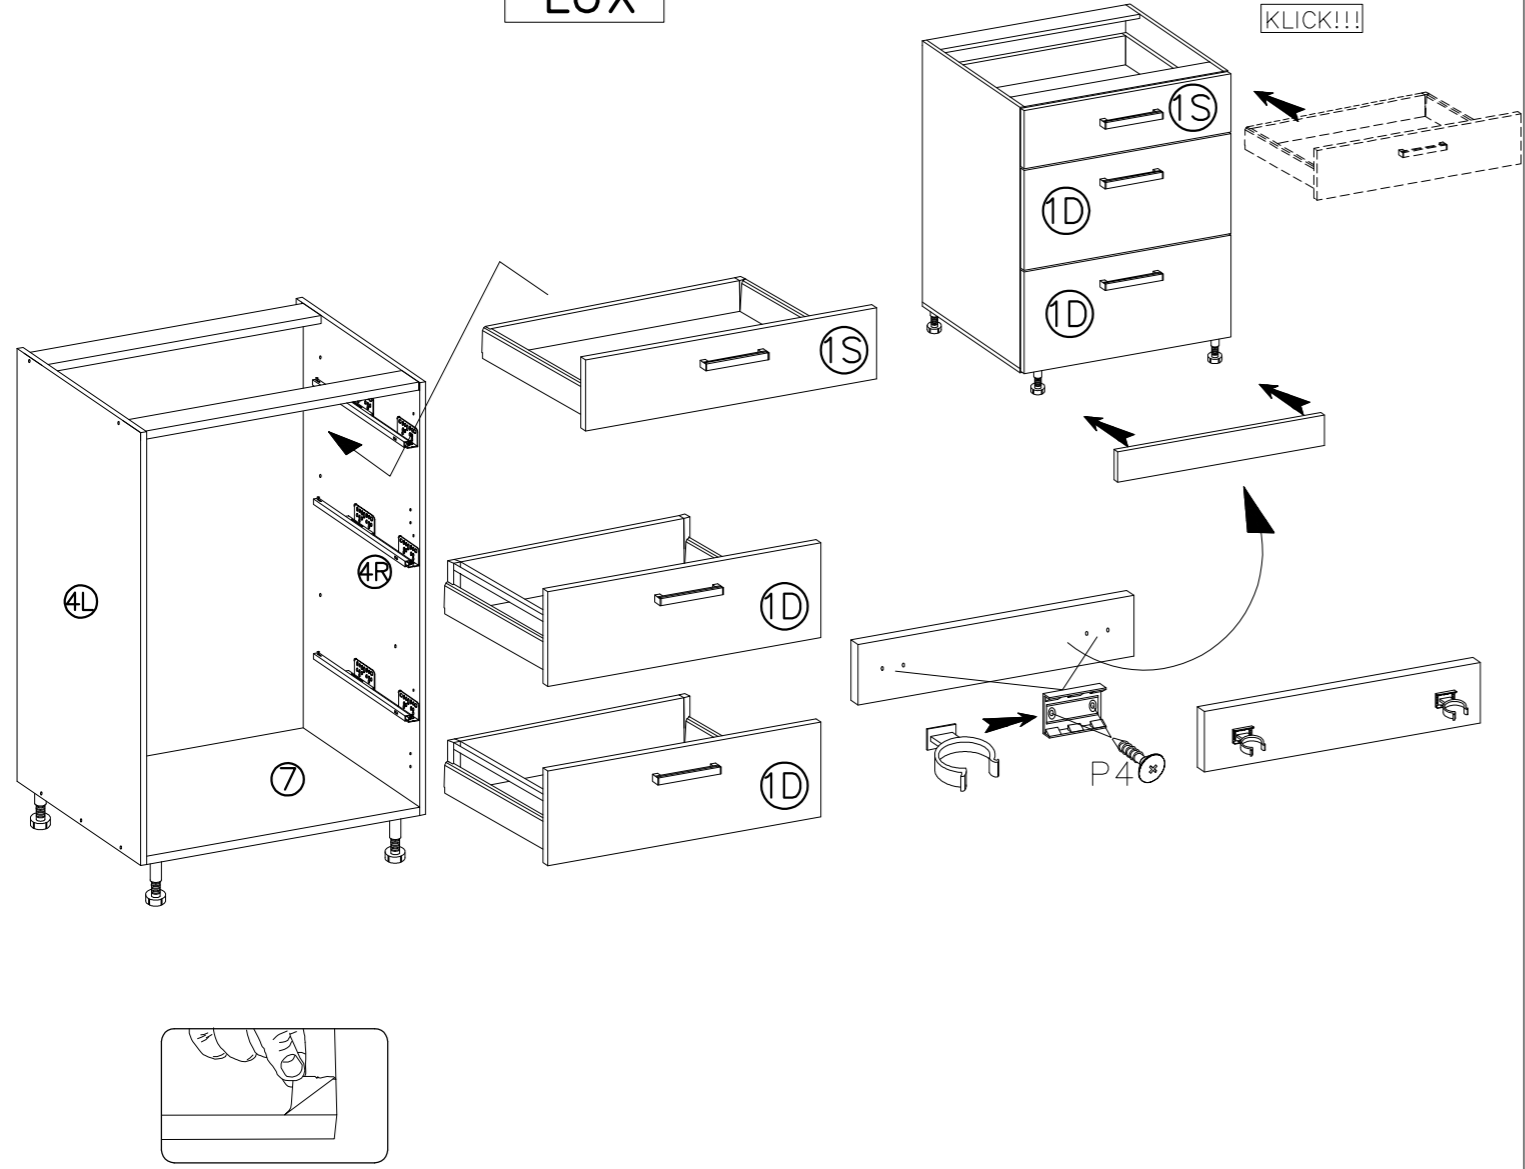

7

- F5
- 4+2
- ∅3.5x16mm
- P4
- 4

BASIC

LUX

**KITCHEN
22D,23D**

Package No 1		Package No 2		Package No 4	
4L 720x490	4R 720x490	1S 22D-796x140 23D-896x140	1D 22D-796x284 23D-896x284	4 22D-694x430 23D-794x430	5A 22D-682x67 23D-782x67
7 22D-768x470 23D-868x470					5B 22D-682x174 23D-782x174
13 22D-718x783 23D-718x883	19 22D-768x80 23D-868x80	M4.0x27mm S1 3 R2 6			

Package No 3			
∅8x30mm A 8	B 10	F10 16	F5 4+2
L 4	O 1	∅3.5x16mm P4 20	∅3.5x30mm R8 6

BASIC

PR1 3SET ∅5.0x13mm	C3 6 4.0x20mm	P9 12 ∅3.5x16mm
-----------------------	------------------	--------------------

LUX

PR2 1SET ∅5.0x13mm	P9 24 ∅3.5x16mm
PR2 2SET	P4 40

1

	PR1			
3SET		12	6	12

BASIC

	PR2	
3SET		24

LUX

2