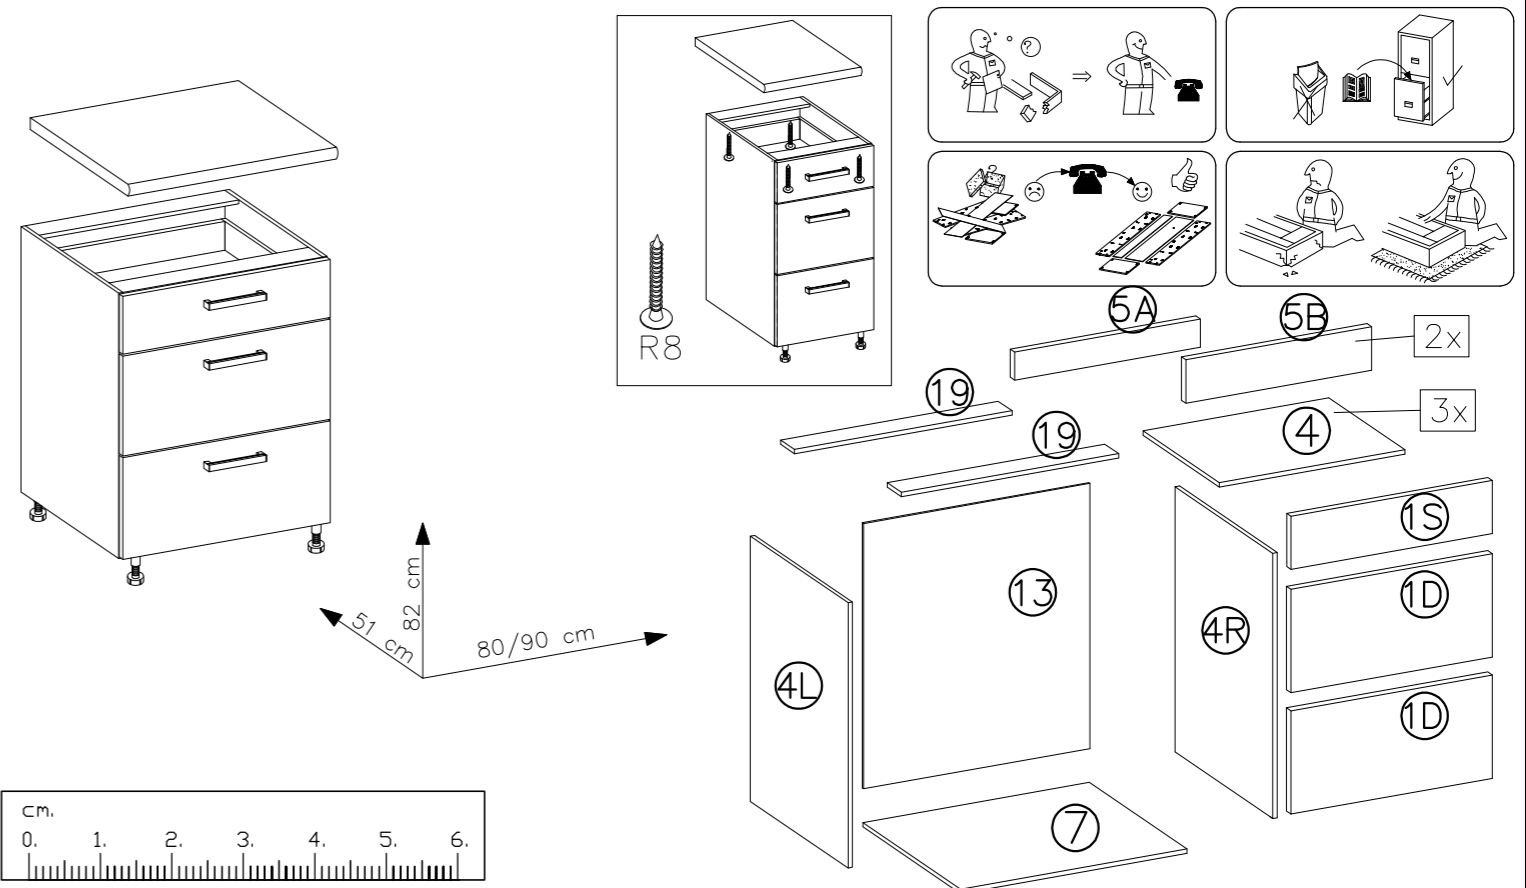

7

- F5
- 4+2
- ∅3.5x16mm
- P4
- 4

BASIC

LUX

**KITCHEN
22D,23D**

Package No 1		Package No 2		Package No 4	
4L 720x490	4R 720x490	1S 22D-796x140 23D-896x140	1D 22D-796x284 23D-896x284	4 22D-694x430 23D-794x430	5A 22D-682x67 23D-782x67
7 22D-768x470 23D-868x470					5B 22D-682x174 23D-782x174
13 22D-718x783 23D-718x883	19 22D-768x80 23D-868x80	M4.0x27mm S1 3 R2 6			

Package No 3			
∅8x30mm A 8	B 10	F10 16	F5 4+2
L 4	O 1	∅3.5x16mm P4 20	∅3.5x30mm R8 6

BASIC

PR1 3SET ∅5.0x13mm	C3 6 4.0x20mm	P9 12 ∅3.5x16mm
-----------------------	------------------	--------------------

LUX

PR2 1SET ∅5.0x13mm	P9 24 ∅3.5x16mm
PR2 2SET	P4 40

1

	PR1			
3SET		12	6	12

BASIC

	PR2	
3SET		24

LUX

2