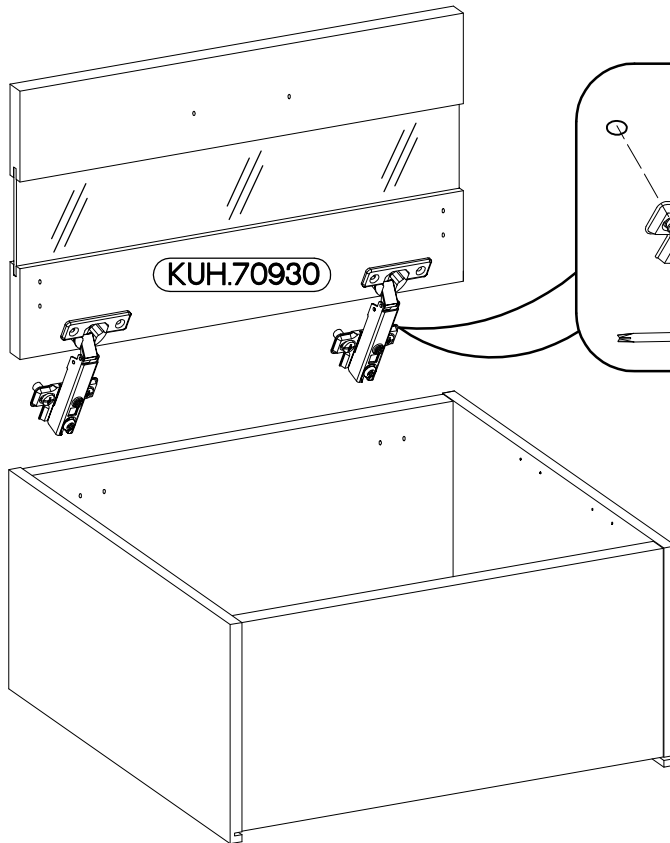

60 GUS-36 1F
FRONT

M4x22mm	L=128mm
U	S
2	1

ISM-KUH-01653

1

2

†35/0mm	†3.5x13mm
[CD] HG	P5
2	4

3

4