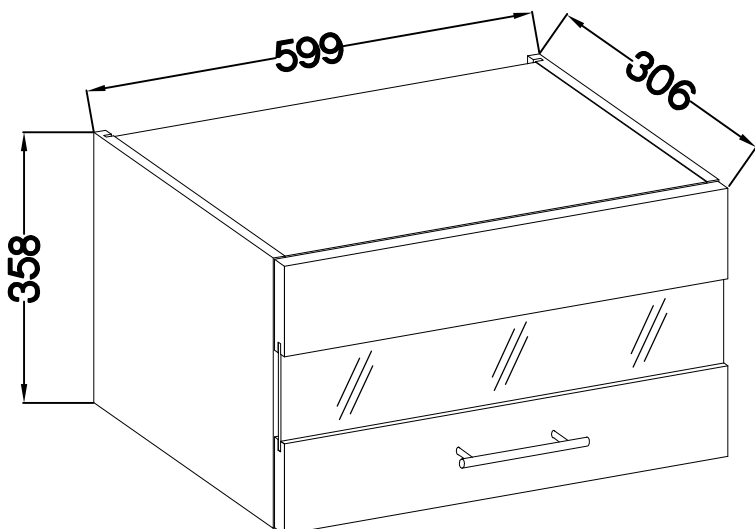

60 GUS-36 1F
FRONT

M4x22mm	L=128mm
U	S
2	1

ISM-KUH-01653

1

2

†35/0mm	†3.5x13mm
[CD] HG	P5
2	4

3

4