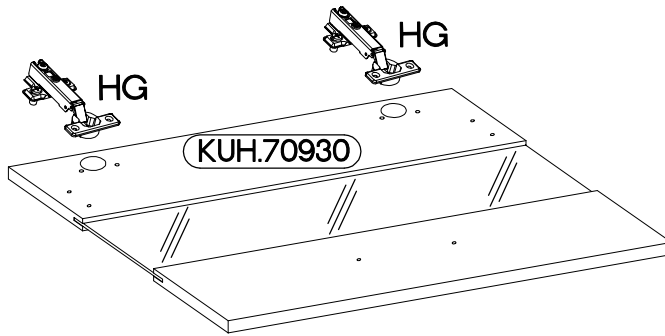

60 GUS-36 1F
FRONT

M4x22mm	L=128mm
U	S
2	1

ISM-KUH-01653

1

2

†35/0mm	†3.5x13mm
[CD] HG	P5
2	4

3

4