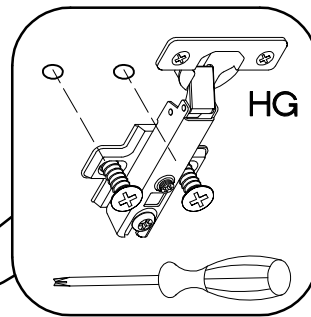

60 GUS-36 1F
FRONT

M4x22mm	L=128mm
U	S
2	1

ISM-KUH-01653

1

2

†35/0mm	†3.5x13mm
[CD] HG	P5
2	4

3

4