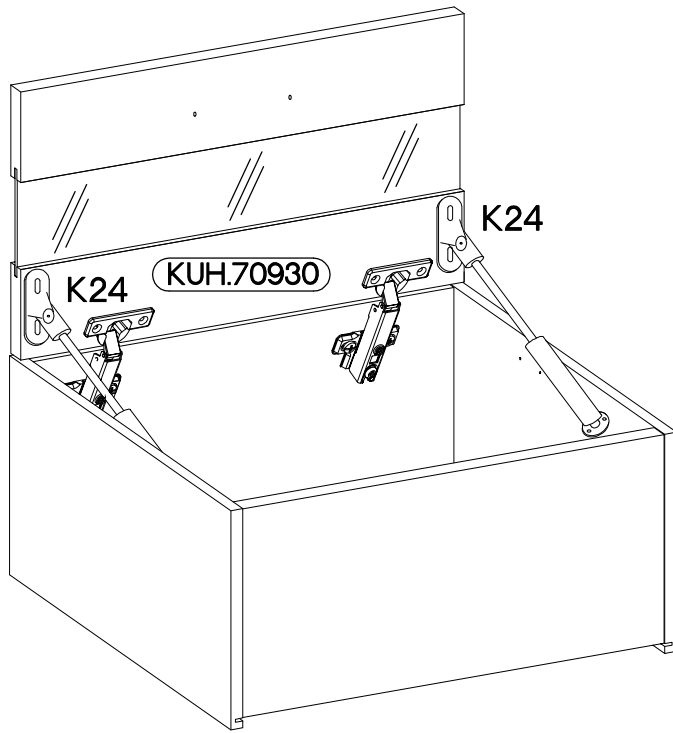

60 GUS-36 1F
FRONT

M4x22mm	L=128mm
U	S
2	1

ISM-KUH-01653

1

2

†35/0mm	†3.5x13mm
[CD] HG	P5
2	4

3

4