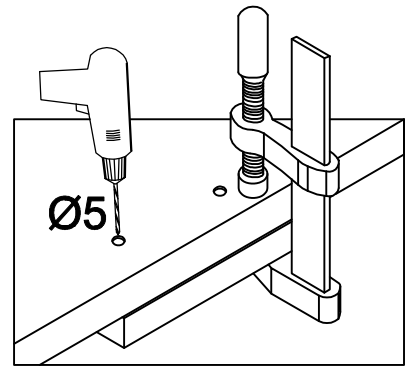

60 GUS-36 1F
FRONT

M4x22mm	L=128mm
U	S
2	1

ISM-KUH-01653

1

2

†35/0mm	†3.5x13mm
[CD] HG	P5
2	4

3

4