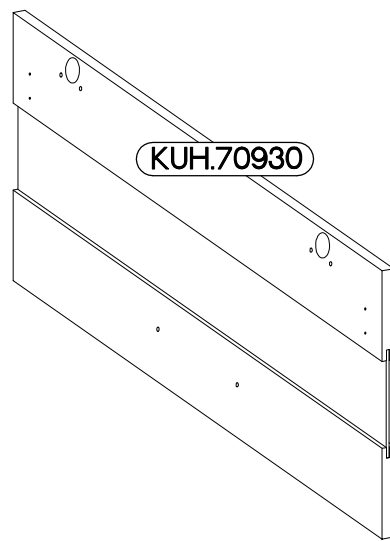

60 GUS-36 1F
FRONT

M4x22mm	L=128mm
U	S
2	1

ISM-KUH-01653

1

2

†35/0mm	†3.5x13mm
[CD] HG	P5
2	4

3

4