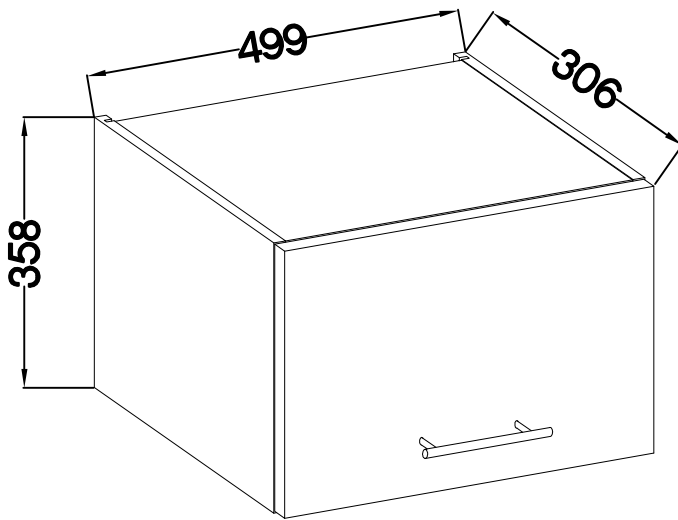

50 GU-36 1F
FRONT

KUH.70643-HG
KUH.70921-MAT

M4x22mm	L=128mm
U	S
2	1

ISM-KUH-01642

1

2

±35/0mm	±3.5x13mm
	
[CD] HG	P5
2	4

3