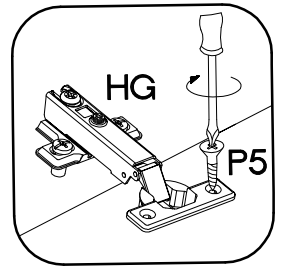

50 GU-36 1F
FRONT

KUH.70643-HG
KUH.70921-MAT

M4x22mm	L=128mm
U	S
2	1

ISM-KUH-01642

1

2

±35/0mm	±3.5x13mm
	
[CD] HG	P5
2	4

3