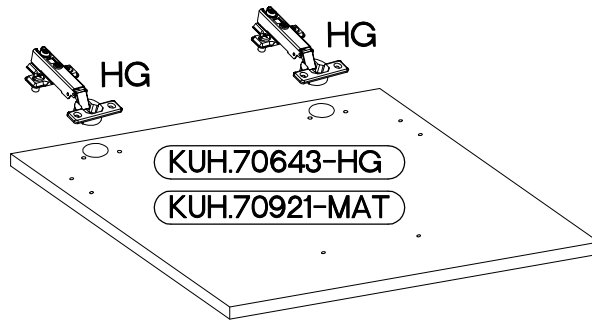

50 GU-36 1F
FRONT

KUH.70643-HG
KUH.70921-MAT

M4x22mm	L=128mm
U	S
2	1

ISM-KUH-01642

1

2

±35/0mm	±3.5x13mm
	
[CD] HG	P5
2	4

3