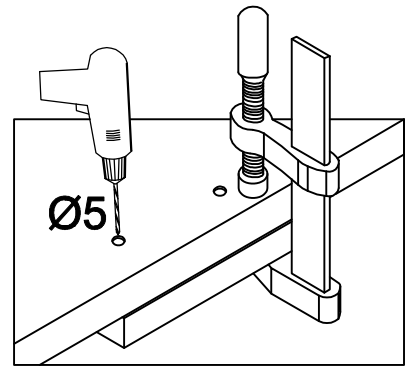

50 GU-36 1F
FRONT

KUH.70643-HG
KUH.70921-MAT

M4x22mm	L=128mm
U	S
2	1

ISM-KUH-01642

1

2

±35/0mm	±3.5x13mm
	
[CD] HG	P5
2	4

3