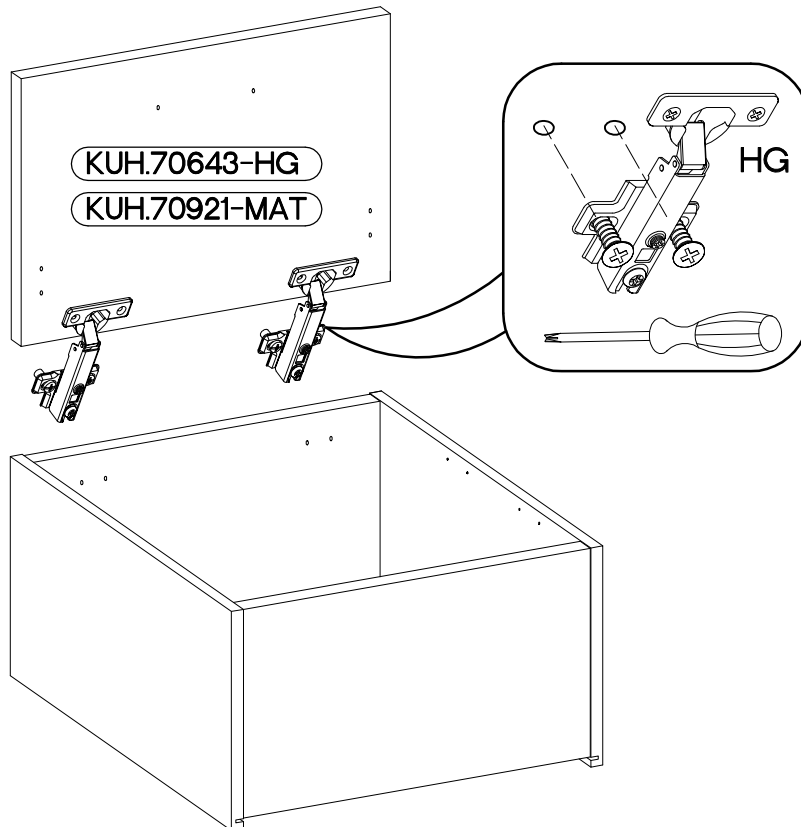

50 GU-36 1F
FRONT

KUH.70643-HG
KUH.70921-MAT

M4x22mm	L=128mm
U	S
2	1

ISM-KUH-01642

1

2

±35/0mm	±3.5x13mm
	
[CD] HG	P5
2	4

3