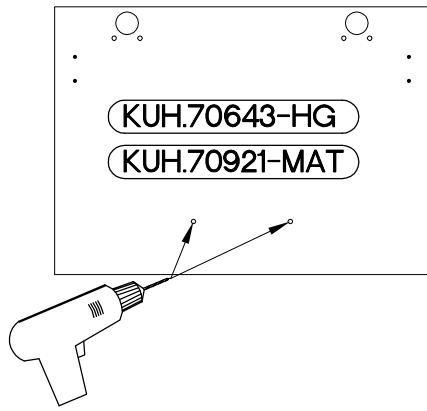

50 GU-36 1F
FRONT

KUH.70643-HG
KUH.70921-MAT

M4x22mm	L=128mm
U	S
2	1

ISM-KUH-01642

1

2

±35/0mm	±3.5x13mm
	
[CD] HG	P5
2	4

3