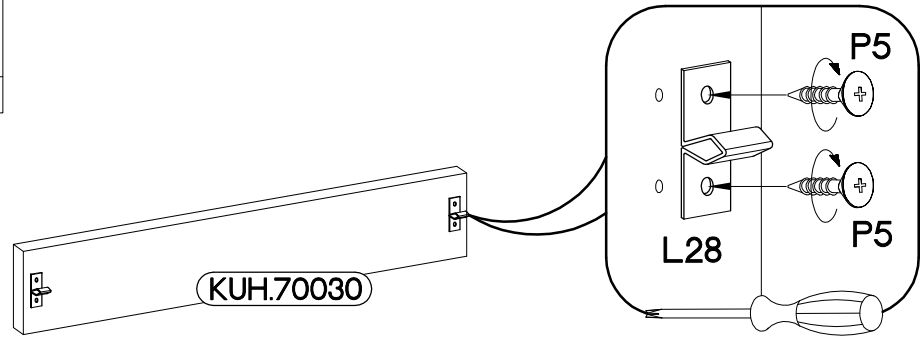

0.5h

60 D GAZ BB

FRONT

ISM-KUH-01646

1

	±3.5x13mm 
L28	P5
2	4

2

VARIANT HIGH GLOSS