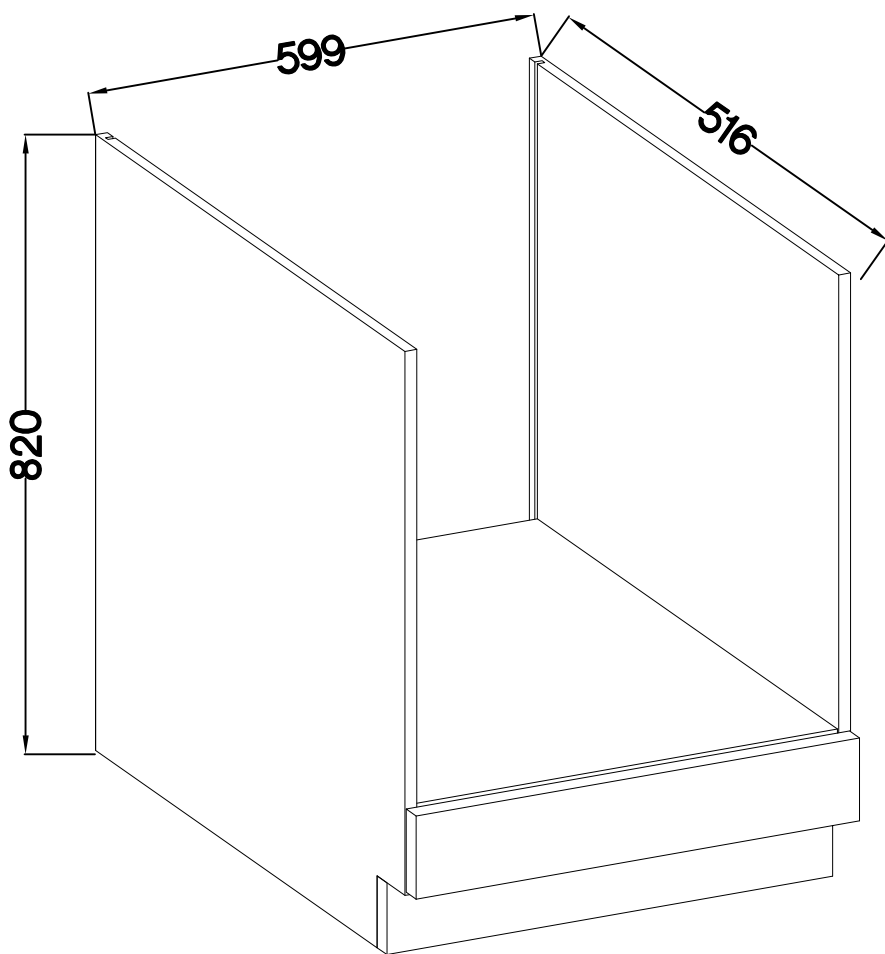

0.5h

60 D GAZ BB

FRONT

ISM-KUH-01646

1

	±3.5x13mm 
L28	P5
2	4

2

VARIANT HIGH GLOSS